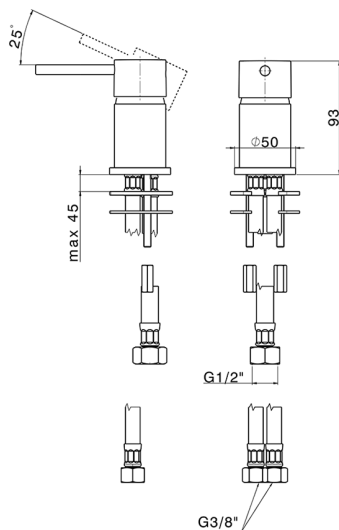

## Single lever mixer NUOVA KIRUNA\_K2000650

MODEL **K2000650**

Single lever mixer, without waste, without spout, G.3/8" stainless steel flexible hose

### CHARACTERISTICS

Cartridge Spare Parts **ZZ97179000**

**35 mm Cartridge**

2026-04-08