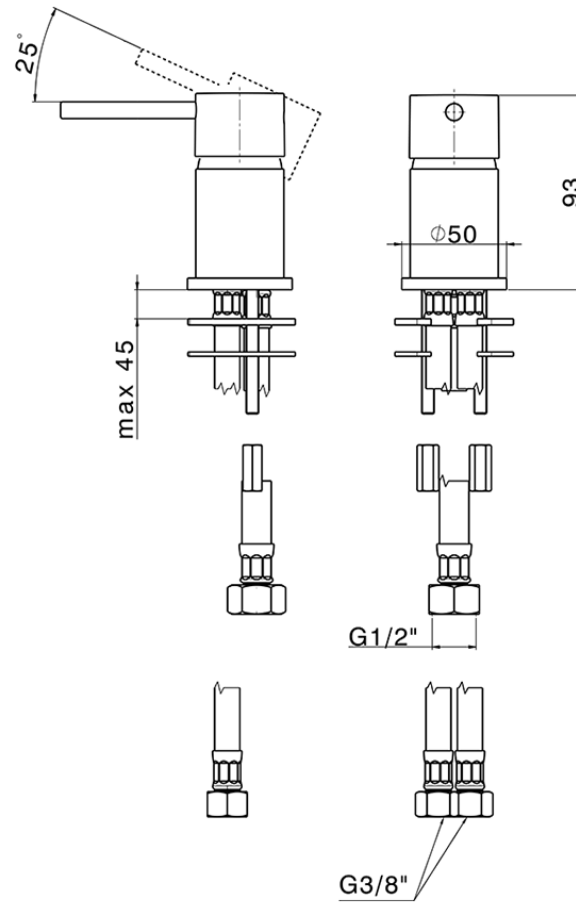

Single lever mixer NUOVA KIRUNA_K2000650

K2000650

<https://en.huberitalia.com/single-lever-mixer-nuova-kiruna-k2000650>

2026-04-09