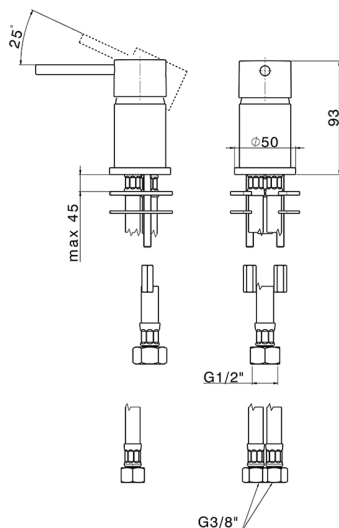

## Single lever mixer NUOVA KIRUNA\_K2000650

MODEL **K2000650**

Single lever mixer, without waste, without spout, G.3/8" stainless steel flexible hose

### CHARACTERISTICS

Cartridge Spare Parts **ZZ97179000**

**35 mm Cartridge**

2026-05-15