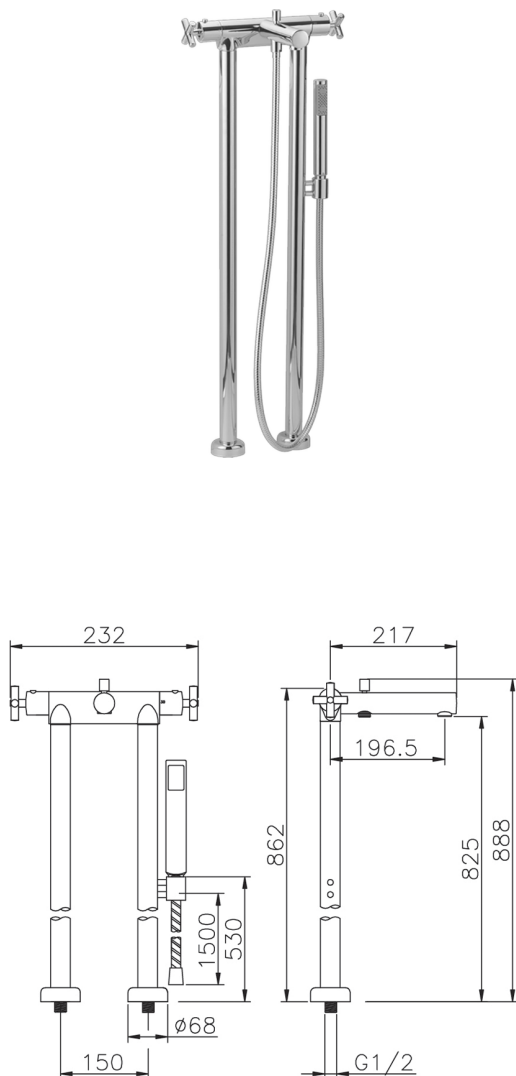

Thermostatic floor-mounted bath mixer SUITE_SUT39010

MODEL **SUT39010**

Thermostatic floor-mounted bath mixer, riser shower bracket, ABS 27 mm minimalistic one spray handshower, 150 cm Brass flexible hose

AVAILABLE FINISHINGS

-  **21** 21 Chrome
-  **40** 40 Matt Black
-  **2F** 2F Brushed Nickel
-  **2W** 2W Brushed Gold

CHARACTERISTICS

Cartridge Spare Parts **24.04A.PP**

8x20 Plus P Thermostatic Valve

Thermostatic

The Huber thermostatic is your personal water manager, helping you to handle, control and save water and energy.

Thermostatic floor-mounted bath mixer SUITE_SUT39010

SUT39010

<https://en.huberitalia.com/thermostatic-floor-mounted-bath-mixer-suite-sut39010>