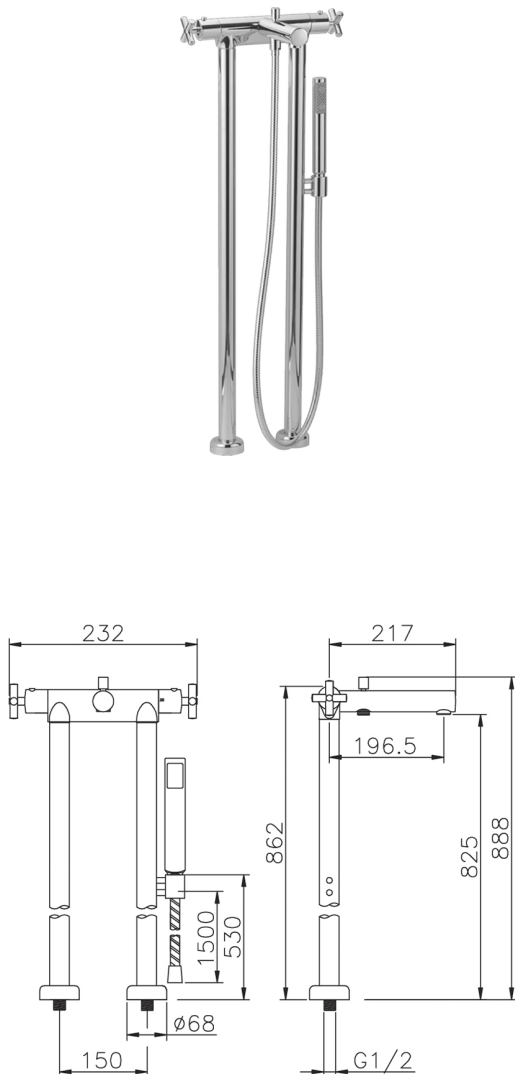

## Thermostatic floor-mounted bath mixer SUITE\_SUT39010

MODEL **SUT39010**

Thermostatic floor-mounted bath mixer, riser shower bracket, ABS 27 mm minimalistic one spray handshower, 150 cm Brass flexible hose

### AVAILABLE FINISHINGS

-  **21** 21 Chrome
-  **40** 40 Matt Black
-  **2F** 2F Brushed Nickel
-  **2W** 2W Brushed Gold

### CHARACTERISTICS

Cartridge Spare Parts **24.04A.PP**

**8x20 Plus P Thermostatic Valve**