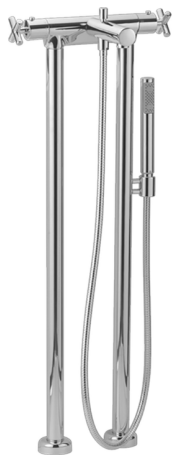

## Thermostatic floor-mounted bath mixer SUITE\_SUT39010

MODEL **SUT39010**

Thermostatic floor-mounted bath mixer, riser shower bracket, ABS 27 mm minimalistic one spray handshower, 150 cm Brass flexible hose

### AVAILABLE FINISHINGS

-  **21** 21 Chrome
-  **40** 40 Matt Black
-  **2F** 2F Brushed Nickel
-  **2W** 2W Brushed Gold

### CHARACTERISTICS

Cartridge Spare Parts **24.04A.PP**

**8x20 Plus P Thermostatic Valve**

### Thermostatic

The Huber thermostatic is your personal water manager, helping you to handle, control and save water and energy.