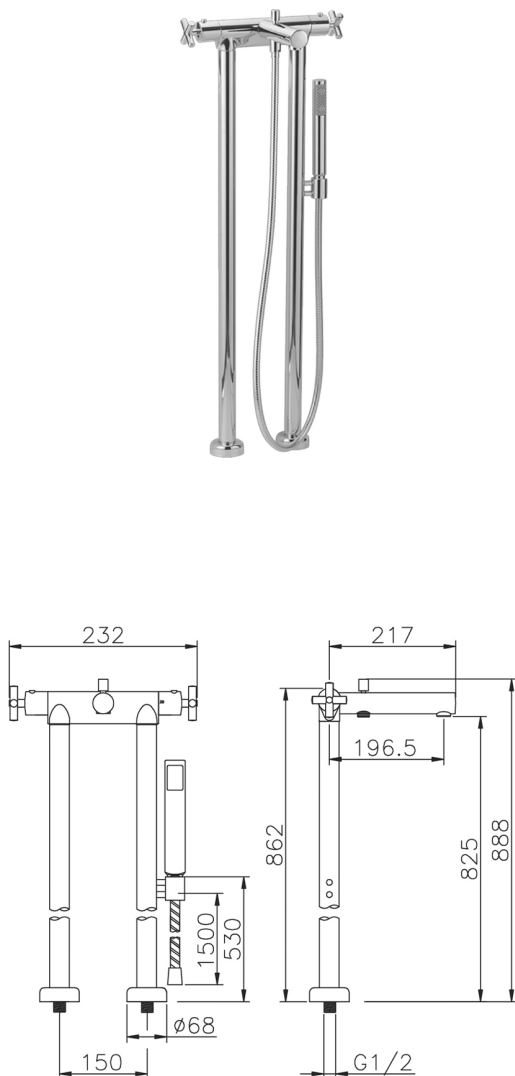

## Thermostatic floor-mounted bath mixer SUITE\_SUT39010

MODEL **SUT39010**

Thermostatic floor-mounted bath mixer, riser shower bracket, ABS 27 mm minimalistic one spray handshower, 150 cm Brass flexible hose

### AVAILABLE FINISHINGS

-  **21** 21 Chrome
-  **40** 40 Matt Black
-  **2F** 2F Brushed Nickel
-  **2W** 2W Brushed Gold

### CHARACTERISTICS

Cartridge Spare Parts **24.04A.PP**

**8x20 Plus P Thermostatic Valve**