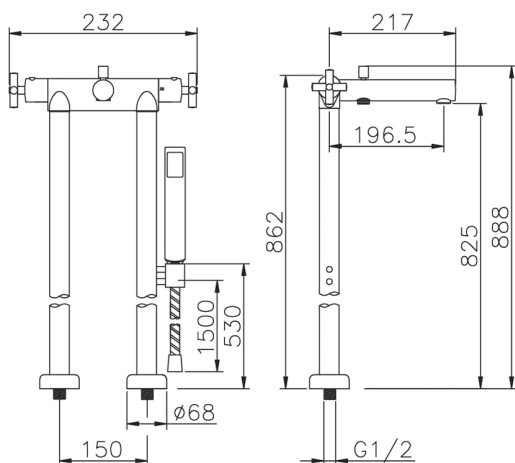

## Thermostatic floor-mounted bath mixer SUITE\_SUT39010

MODEL **SUT39010**

Thermostatic floor-mounted bath mixer, riser shower bracket, ABS 27 mm minimalistic one spray handshower, 150 cm Brass flexible hose

### CHARACTERISTICS

Cartridge Spare Parts **24.04A.PP**

**8x20 Plus P Thermostatic Valve**