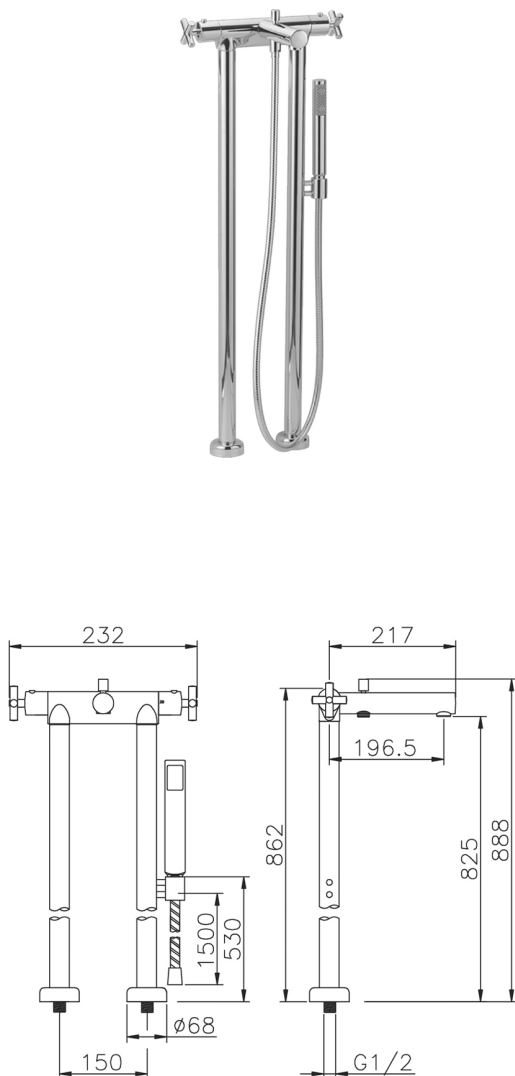

Thermostatic floor-mounted bath mixer SUITE_SUT39010

MODEL **SUT39010**

Thermostatic floor-mounted bath mixer, riser shower bracket, ABS 27 mm minimalistic one spray handshower, 150 cm Brass flexible hose

AVAILABLE FINISHINGS

-  **21** 21 Chrome
-  **40** 40 Matt Black
-  **2F** 2F Brushed Nickel
-  **2W** 2W Brushed Gold

CHARACTERISTICS

Cartridge Spare Parts **24.04A.PP**

8x20 Plus P Thermostatic Valve

Thermostatic

The Huber thermostatic is your personal water manager, helping you to handle, control and save water and energy.

Thermostatic floor-mounted bath mixer SUITE_SUT39010

SUT39010

<https://en.huberitalia.com/thermostatic-floor-mounted-bath-mixer-suite-sut39010>