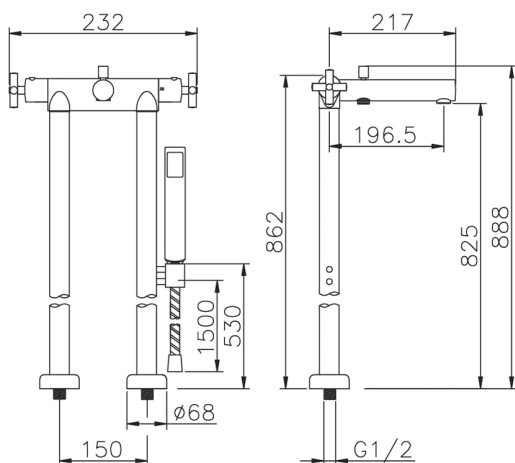

Thermostatic floor-mounted bath mixer SUITE_SUT39010

MODEL **SUT39010**

Thermostatic floor-mounted bath mixer, riser shower bracket, ABS 27 mm minimalistic one spray handshower, 150 cm Brass flexible hose

AVAILABLE FINISHINGS

-  **21** 21 Chrome
-  **40** 40 Matt Black
-  **2F** 2F Brushed Nickel
-  **2W** 2W Brushed Gold

CHARACTERISTICS

Cartridge Spare Parts **24.04A.PP**

8x20 Plus P Thermostatic Valve

Thermostatic