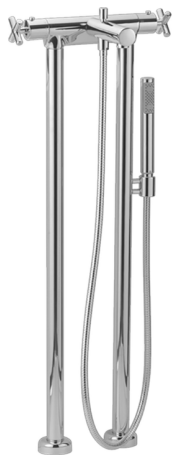

Thermostatic floor-mounted bath mixer SUITE_SUT39010

MODEL **SUT39010**

Thermostatic floor-mounted bath mixer, riser shower bracket, ABS 27 mm minimalistic one spray handshower, 150 cm Brass flexible hose

AVAILABLE FINISHINGS

-  **21** 21 Chrome
-  **40** 40 Matt Black
-  **2F** 2F Brushed Nickel
-  **2W** 2W Brushed Gold

CHARACTERISTICS

Cartridge Spare Parts **24.04A.PP**

8x20 Plus P Thermostatic Valve

Thermostatic

The Huber thermostatic is your personal water manager, helping you to handle, control and save water and energy.