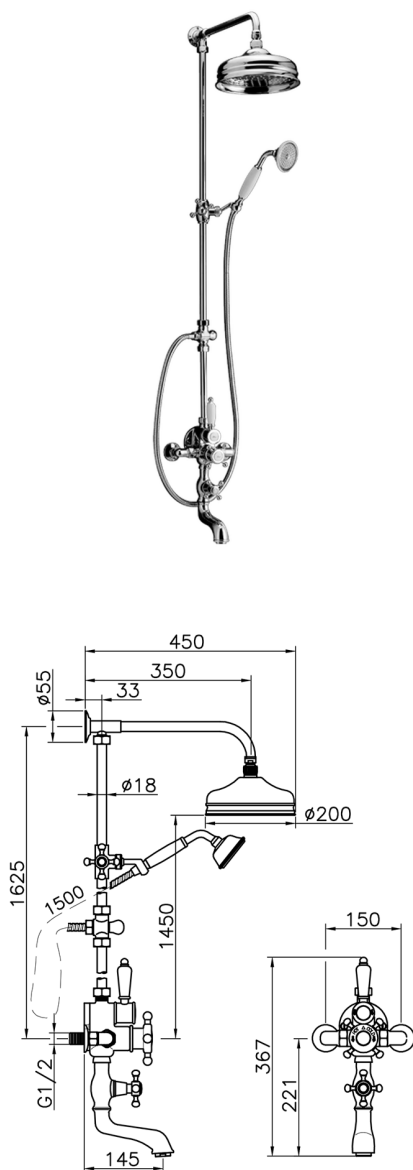

3-function Thermostatic bath set VICTORIAN_592.VT21H.

MODEL **592.VT21H.**

3-function Thermostatic bath set, 2-outlet diverter, not Adjustable Column, 2 Stopvalves, sliding handshower bracket, 78 mm Brass Classic one spray handshower, 200 mm Brass round headshower, 150 cm Brass flexible hose

AVAILABLE FINISHINGS

-  **AC** AC Satin Brushed Nickel
-  **AG** AG Antique Gold
-  **BA** BA Old Bronze
-  **CR** CR Chrome
-  **2W** 2W Brushed Gold

CHARACTERISTICS

Cartridge Spare Parts **24.04A.PP**
8x20 Plus P Thermostatic Valve