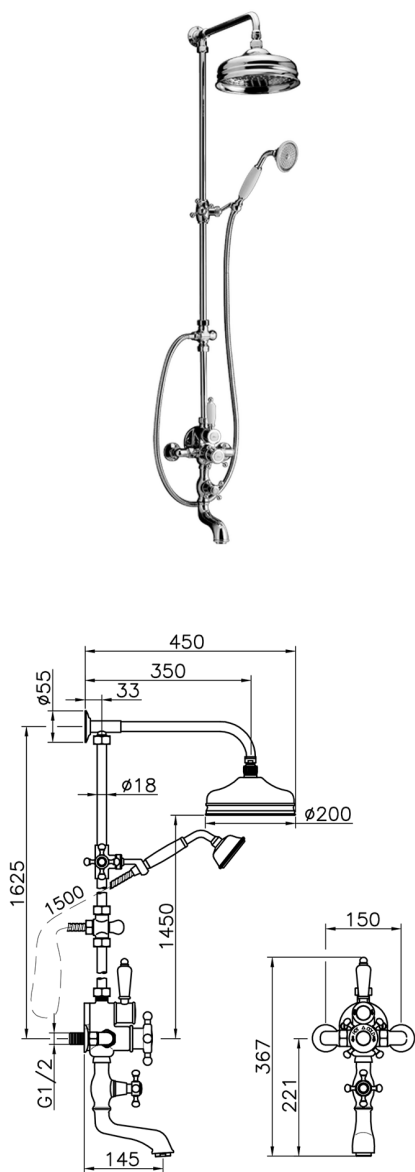

## 3-function Thermostatic bath set VICTORIAN\_592.VT21H.

MODEL **592.VT21H.**

3-function Thermostatic bath set, 2-outlet diverter, not Adjustable Column, 2 Stopvalves, sliding handshower bracket, 78 mm Brass Classic one spray handshower, 200 mm Brass round headshower, 150 cm Brass flexible hose

### AVAILABLE FINISHINGS

-  **AC** AC Satin Brushed Nickel
-  **AG** AG Antique Gold
-  **BA** BA Old Bronze
-  **CR** CR Chrome
-  **2W** 2W Brushed Gold

### CHARACTERISTICS

Cartridge Spare Parts **24.04A.PP**  
**8x20 Plus P Thermostatic Valve**