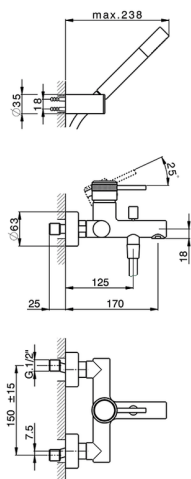

Single lever bath mixer, with shower set CHRONOS_CR000126

MODEL **CR000126**

Single lever bath mixer, with shower set, wall mounted adjustable handshower bracket, Brass D.24mm minimalistic one spray handshower, 150 cm SUPREME flexible hose

AVAILABLE FINISHINGS

-  **21** 21 Chrome
-  **2F** 2F Brushed Nickel
-  **2Q** 2Q Black Titanium

CHARACTERISTICS

Cartridge Spare Parts **ZZ95435000**

35 mm Cartridge

2024-11-15