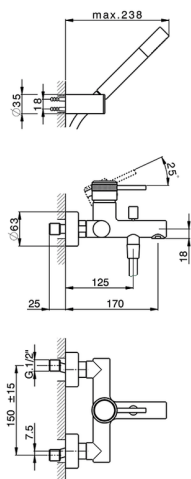

Single lever bath mixer, with shower set CHRONOS_CR000126

MODEL **CR000126**

Single lever bath mixer, with shower set, wall mounted adjustable handshower bracket, Brass
D.24mm minimalistic one spray handshower, 150 cm SUPREME flexible hose

AVAILABLE FINISHINGS

-  **21** 21 Chrome
-  **2F** 2F Brushed Nickel
-  **2Q** 2Q Black Titanium

CHARACTERISTICS

Cartridge Spare Parts **ZZ95435000**

35 mm Cartridge

2024-11-15