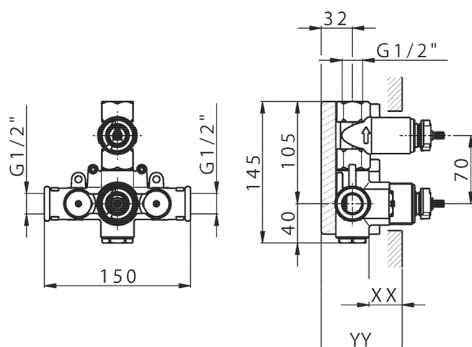

1-outlet Concealed thermostatic shower valve CONCEALED_ZB007301

MODEL **ZB007301**

1-outlet Concealed thermostatic shower valve, with stopvalve, without trim kit

AVAILABLE FINISHINGS

04 04 Without finishing

CHARACTERISTICS

Installation **Concealed**

Cartridge Spare Parts **24.04A.PP**

8x20 Plus P Thermostatic Valve

Concealed **1**

Piastra/Plate/Plaque/Platte/Placa

2-3mm: XX 25-40 YY 76-91

10 mm: XX 16-31 YY 65-80