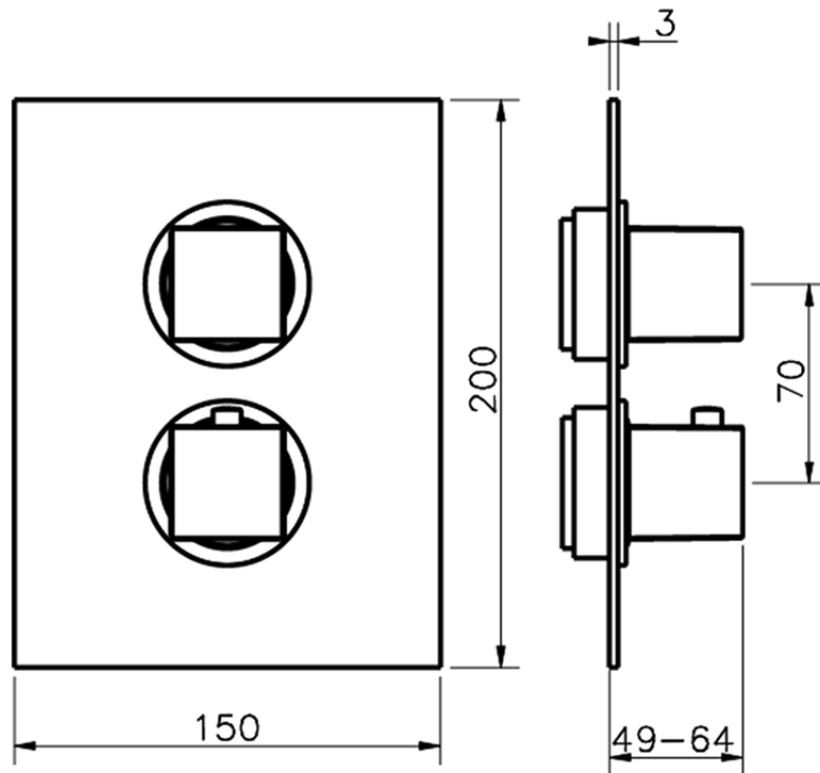

Exposed part for con.thermo.shower valve 1-outlet THERMO_NE007300

NE007300

<https://en.huberitalia.com/exposed-part-for-con-thermo-shower-valve-1-outlet-thermo-ne007300>

Piastra/Plate/Plaque/Platte/Placa

2-3mm: XX 25-40 YY 76-91

10 mm: XX 16-31 YY 65-80

ZB007301

<https://en.huberitalia.com/1-outlet-concealed-thermostatic-shower-valve-concealed-zb007301>

2024-12-22