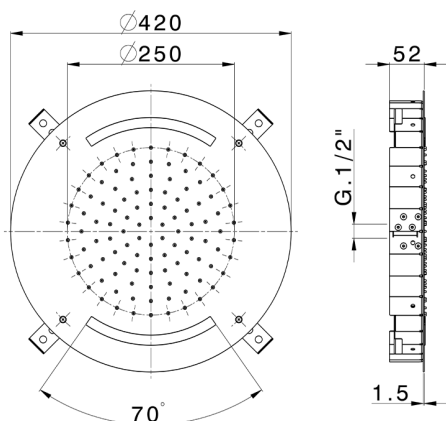

Ø 420 mm Chromotherapy Ceiling showerhead ZEN_ZS1C0015

MODEL **ZS1C0015**

Ø 420 mm Chromotherapy Ceiling showerhead, rain, chromotherapy functions, built-in control included, Stainless Steel AISI 304

AVAILABLE FINISHINGS

-  **40** 40 Matt Black
-  **4Q** 4Q Matt White
-  **5G** 5G Rose Gold
-  **D1** D1 Brushed Inox
-  **D2** D2 Polished Inox

CHARACTERISTICS

2024-12-19