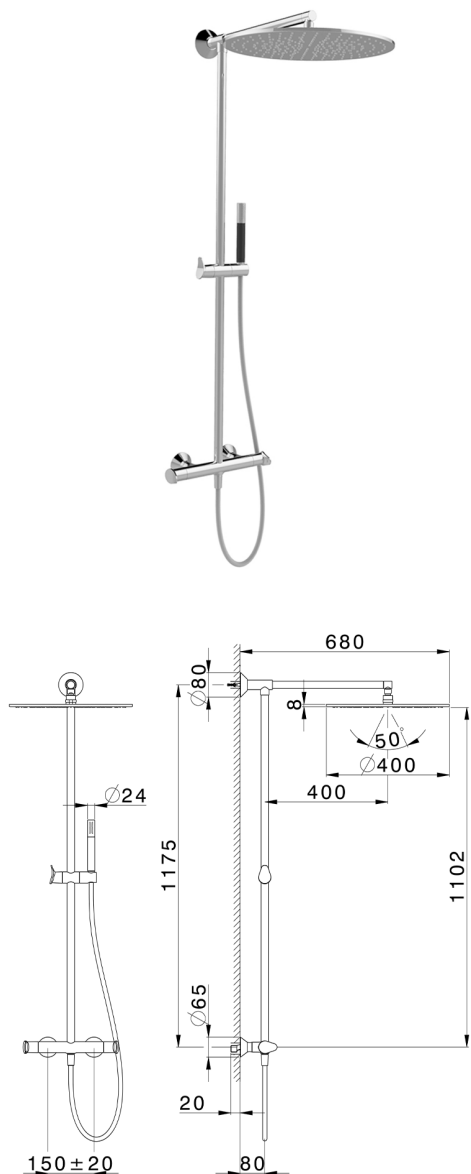

## 2-function Thermostatic shower set COLUMNS\_HCC78010

MODEL **HCC78010**

2-function Thermostatic shower set, 2-outlet devia stop, not adjustable column, sliding brass handshower holder, Brass minimalistic one spray handshower, 400 mm Brass Round shower head, 150 cm smooth SUPREME flexible hose

AVAILABLE FINISHINGS

CHARACTERISTICS

Cartridge Spare Parts **ZZ96551000**

**TMX 25 Thermostatic Valve**

### DeviaStop

The Huber Devia Stop technology allows to adjust the water flow and to direct it to the selected output point (overhead soaker, hand shower, etc).

### SafeTouch

The Huber SafeTouch system maintains the mixer body cool to the touch during operation.