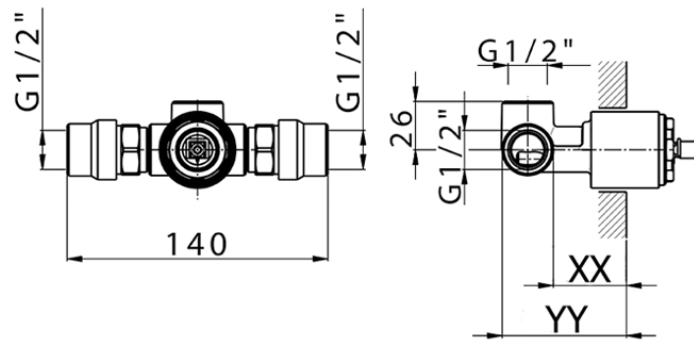

## Exposed part for concealed S.L. shower valve M32\_MT003000

MT003000

<https://en.huberitalia.com/exposed-part-for-concealed-s-l-shower-valve-m32-mt003000>

Piastra/Plate/Plaque/Platte/Placa  
 2-3mm: XX 27-47 YY 54-74  
 10mm: XX 16-40 YY 43-68

ZB005301

<https://en.huberitalia.com/concealed-single-lever-shower-mixer-concealed-zb005301>

Piastra/Plate/Plaque/Platte/Placa

2-3mm: XX 27-47 YY 54-74

10mm: XX 16-40 YY 43-68

ZB005300

<https://en.huberitalia.com/concealed-single-lever-shower-valve-concealed-zb005300>