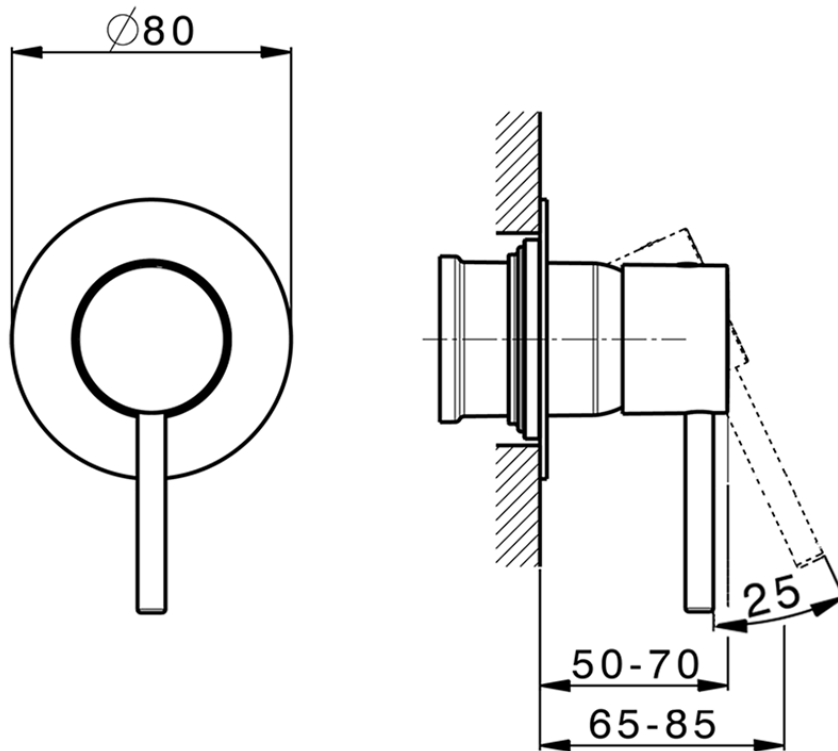

Exposed part for concealed S.L. shower valve M32_MT003000

MT003000

<https://en.huberitalia.com/exposed-part-for-concealed-s-l-shower-valve-m32-mt003000>

Piastra/Plate/Plaque/Platte/Placa

2-3mm: XX 27-47 YY 54-74

10mm: XX 16-40 YY 43-68

ZB005301

<https://en.huberitalia.com/concealed-single-lever-shower-mixer-concealed-zb005301>

Piastra/Plate/Plaque/Platte/Placa

2-3mm: XX 27-47 YY 54-74

10mm: XX 16-40 YY 43-68

ZB005300

<https://en.huberitalia.com/concealed-single-lever-shower-valve-concealed-zb005300>

2026-04-06