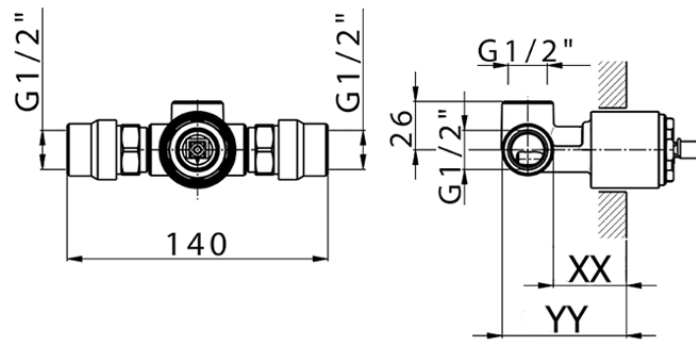

Exposed part for concealed S.L. shower valve M32_MT003000

MT003000

<https://en.huberitalia.com/exposed-part-for-concealed-s-l-shower-valve-m32-mt003000>

Piastra/Plate/Plaque/Platte/Placa
 2-3mm: XX 27-47 YY 54-74
 10mm: XX 16-40 YY 43-68

ZB005301

<https://en.huberitalia.com/concealed-single-lever-shower-mixer-concealed-zb005301>

Piastra/Plate/Plaque/Platte/Placa

2-3mm: XX 27-47 YY 54-74

10mm: XX 16-40 YY 43-68

ZB005300

<https://en.huberitalia.com/concealed-single-lever-shower-valve-concealed-zb005300>