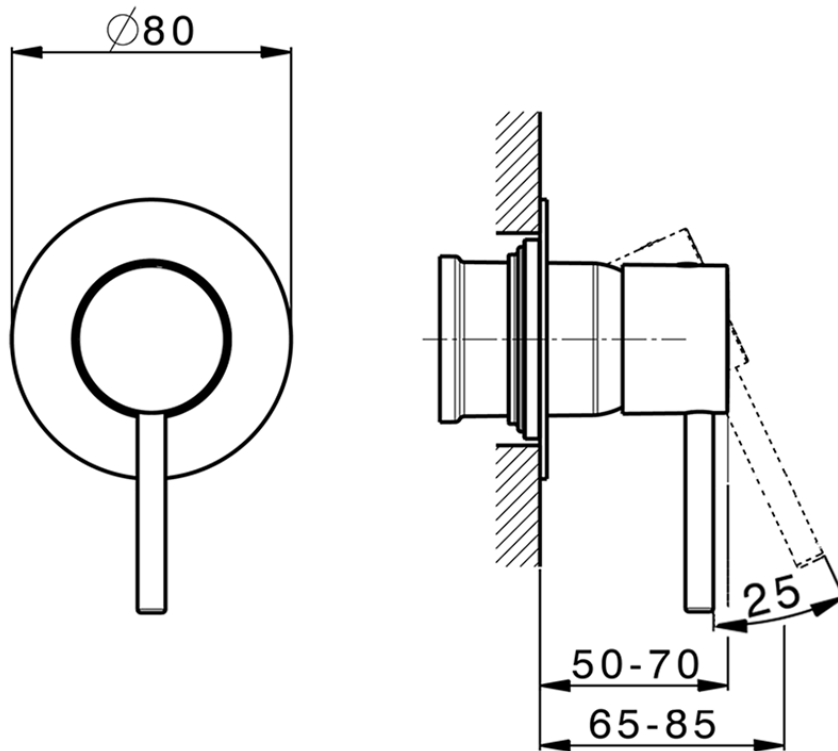

Exposed part for concealed S.L. shower valve M32_MT003000

MT003000

<https://en.huberitalia.com/exposed-part-for-concealed-s-l-shower-valve-m32-mt003000>

Piastra/Plate/Plaque/Platte/Placa

2-3mm: XX 27-47 YY 54-74

10mm: XX 16-40 YY 43-68

ZB005301

<https://en.huberitalia.com/concealed-single-lever-shower-mixer-concealed-zb005301>

Piastra/Plate/Plaque/Platte/Placa

2-3mm: XX 27-47 YY 54-74

10mm: XX 16-40 YY 43-68

ZB005300

<https://en.huberitalia.com/concealed-single-lever-shower-valve-concealed-zb005300>

2026-04-08