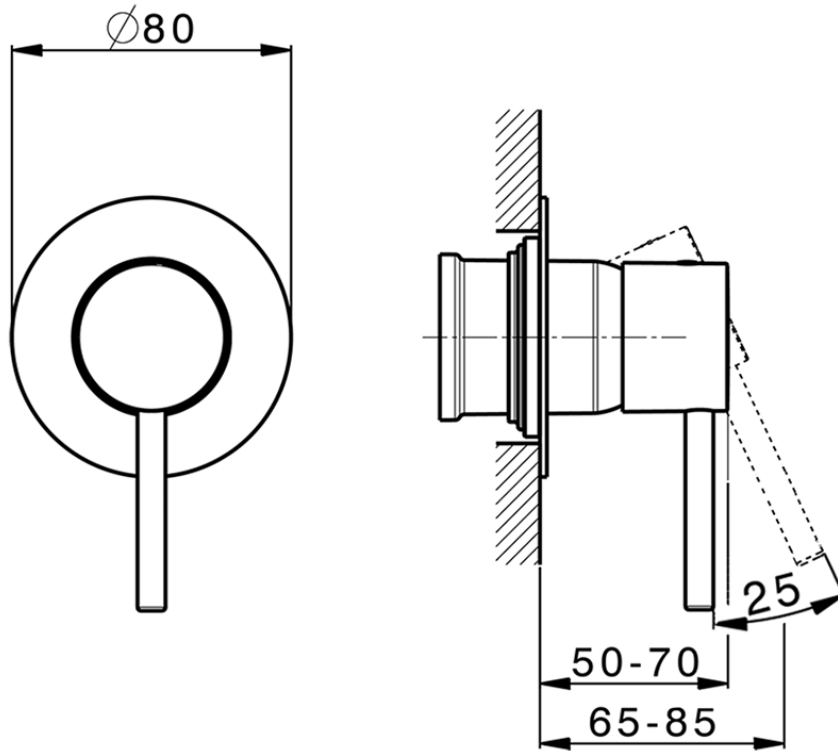

## Exposed part for concealed S.L. shower valve M32\_MT003000

MT003000

<https://en.huberitalia.com/exposed-part-for-concealed-s-l-shower-valve-m32-mt003000>

## Piastra/Plate/Plaque/Platte/Placa

2-3mm: XX 27-47 YY 54-74

10mm: XX 16-40 YY 43-68

ZB005301

<https://en.huberitalia.com/concealed-single-lever-shower-mixer-concealed-zb005301>

Piastra/Plate/Plaque/Platte/Placa

2-3mm: XX 27-47 YY 54-74

10mm: XX 16-40 YY 43-68

ZB005300

<https://en.huberitalia.com/concealed-single-lever-shower-valve-concealed-zb005300>

2026-04-08