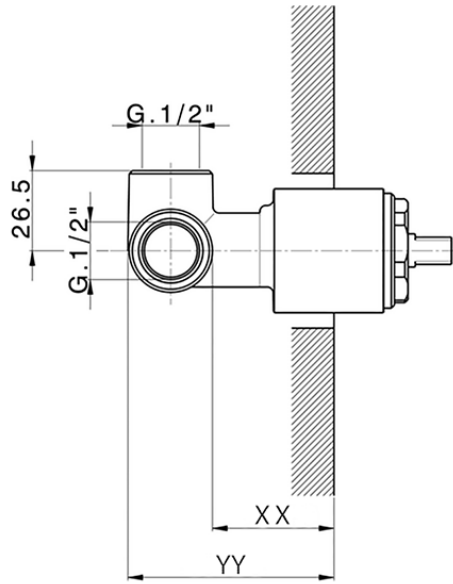

## Exposed part for concealed S.L. shower valve M32\_MT003000

MT003000

<https://en.huberitalia.com/exposed-part-for-concealed-s-l-shower-valve-m32-mt003000>

## Piastra/Plate/Plaque/Platte/Placa

2-3mm: XX 27-47 YY 54-74

10mm: XX 16-40 YY 43-68

ZB005301

<https://en.huberitalia.com/concealed-single-lever-shower-mixer-concealed-zb005301>

Piastra/Plate/Plaque/Platte/Placa

2-3mm: XX 27-47 YY 54-74

10mm: XX 16-40 YY 43-68

ZB005300

<https://en.huberitalia.com/concealed-single-lever-shower-valve-concealed-zb005300>

2026-04-08