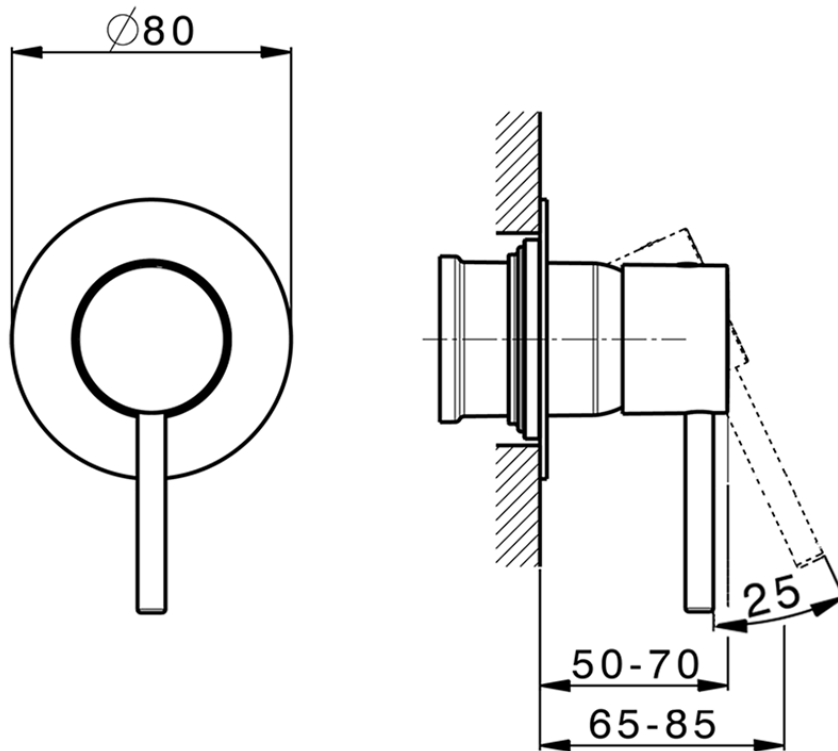

Exposed part for concealed S.L. shower valve M32_MT003000

MT003000

<https://en.huberitalia.com/exposed-part-for-concealed-s-l-shower-valve-m32-mt003000>

Piastra/Plate/Plaque/Platte/Placa

2-3mm: XX 27-47 YY 54-74

10mm: XX 16-40 YY 43-68

ZB005301

<https://en.huberitalia.com/concealed-single-lever-shower-mixer-concealed-zb005301>

Piastra/Plate/Plaque/Platte/Placa

2-3mm: XX 27-47 YY 54-74

10mm: XX 16-40 YY 43-68

ZB005300

<https://en.huberitalia.com/concealed-single-lever-shower-valve-concealed-zb005300>

2026-04-29