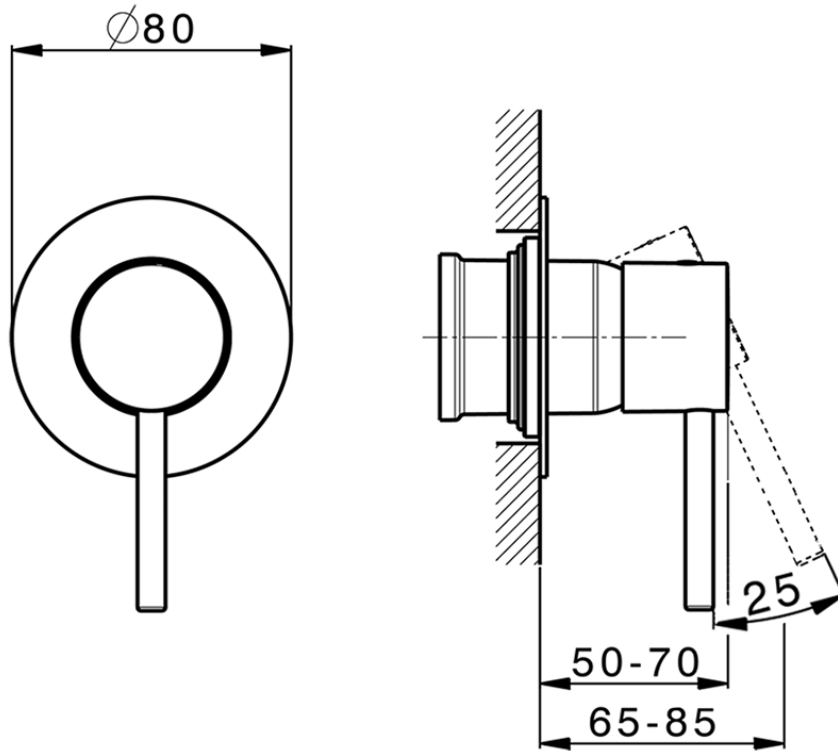

## Exposed part for concealed S.L. shower valve M32\_MT003000

MT003000

<https://en.huberitalia.com/exposed-part-for-concealed-s-l-shower-valve-m32-mt003000>

## Piastra/Plate/Plaque/Platte/Placa

2-3mm: XX 27-47 YY 54-74

10mm: XX 16-40 YY 43-68

ZB005301

<https://en.huberitalia.com/concealed-single-lever-shower-mixer-concealed-zb005301>

## Piastra/Plate/Plaque/Platte/Placa

2-3mm: XX 27-47 YY 54-74

10mm: XX 16-40 YY 43-68

ZB005300

<https://en.huberitalia.com/concealed-single-lever-shower-valve-concealed-zb005300>

2026-04-09