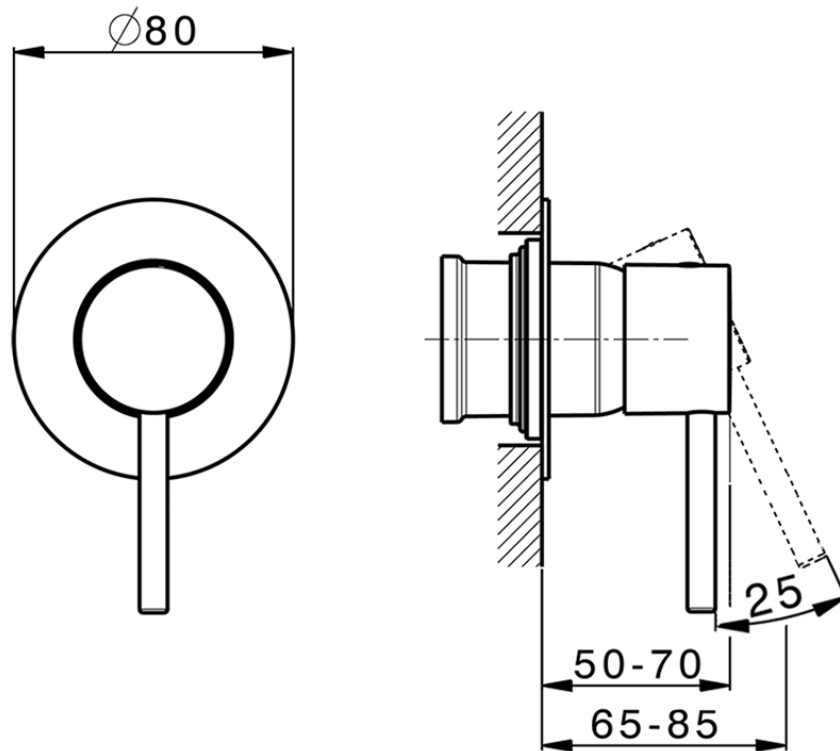

Exposed part for concealed S.L. shower valve M32_MT003000

MT003000

<https://en.huberitalia.com/exposed-part-for-concealed-s-l-shower-valve-m32-mt003000>

Piastra/Plate/Plaque/Platte/Placa

2-3mm: XX 27-47 YY 54-74

10mm: XX 16-40 YY 43-68

ZB005301

<https://en.huberitalia.com/concealed-single-lever-shower-mixer-concealed-zb005301>

Piastra/Plate/Plaque/Platte/Placa

2-3mm: XX 27-47 YY 54-74

10mm: XX 16-40 YY 43-68

ZB005300

<https://en.huberitalia.com/concealed-single-lever-shower-valve-concealed-zb005300>

2026-01-13