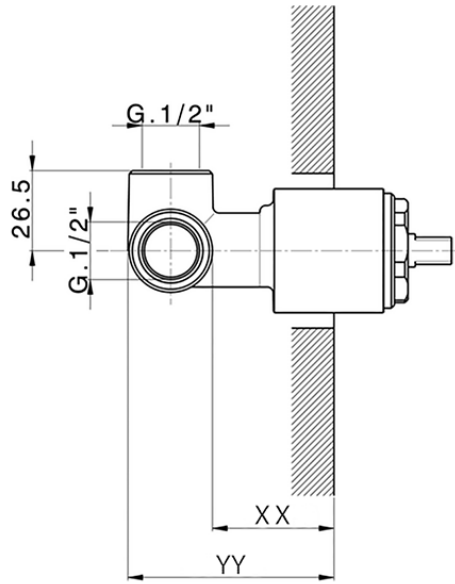

Exposed part for concealed S.L. shower valve M32_MT003000

MT003000

<https://en.huberitalia.com/exposed-part-for-concealed-s-l-shower-valve-m32-mt003000>

Piastra/Plate/Plaque/Platte/Placa

2-3mm: XX 27-47 YY 54-74

10mm: XX 16-40 YY 43-68

ZB005301

<https://en.huberitalia.com/concealed-single-lever-shower-mixer-concealed-zb005301>

Piastra/Plate/Plaque/Platte/Placa

2-3mm: XX 27-47 YY 54-74

10mm: XX 16-40 YY 43-68

ZB005300

<https://en.huberitalia.com/concealed-single-lever-shower-valve-concealed-zb005300>

2026-01-13