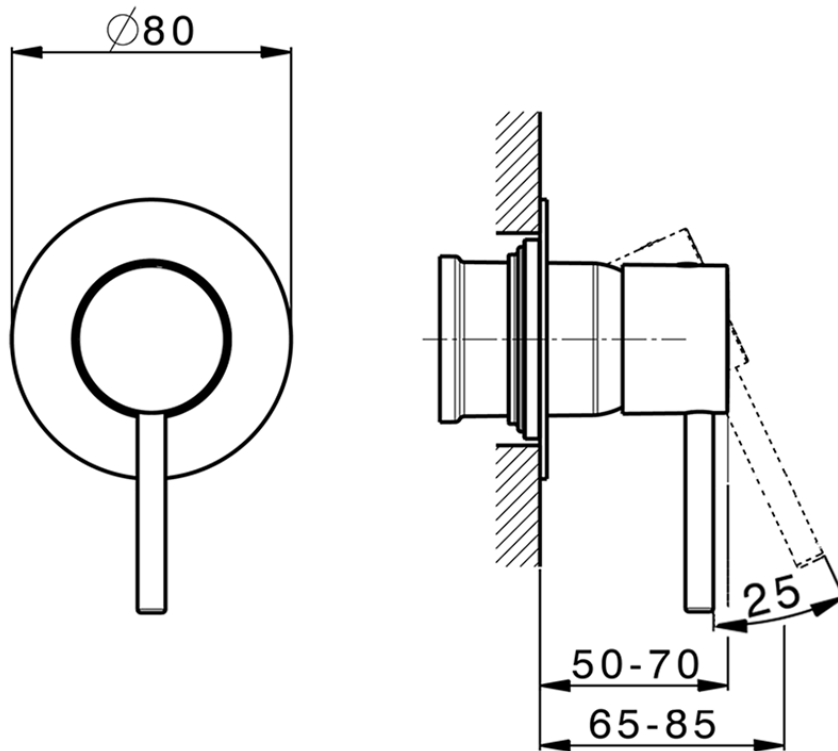

Exposed part for concealed S.L. shower valve M32_MT003000

MT003000

<https://en.huberitalia.com/exposed-part-for-concealed-s-l-shower-valve-m32-mt003000>

Piastra/Plate/Plaque/Platte/Placa

2-3mm: XX 27-47 YY 54-74

10mm: XX 16-40 YY 43-68

ZB005301

<https://en.huberitalia.com/concealed-single-lever-shower-mixer-concealed-zb005301>

Piastra/Plate/Plaque/Platte/Placa

2-3mm: XX 27-47 YY 54-74

10mm: XX 16-40 YY 43-68

ZB005300

<https://en.huberitalia.com/concealed-single-lever-shower-valve-concealed-zb005300>

2026-06-06