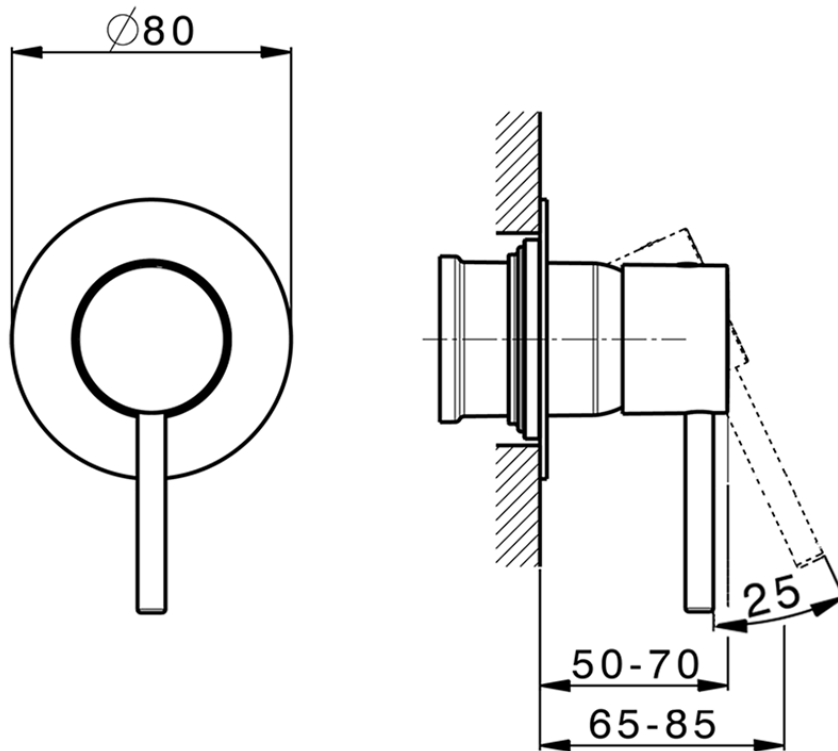

## Exposed part for concealed S.L. shower valve M32\_MT003000

MT003000

<https://en.huberitalia.com/exposed-part-for-concealed-s-l-shower-valve-m32-mt003000>

## Piastra/Plate/Plaque/Platte/Placa

2-3mm: XX 27-47 YY 54-74

10mm: XX 16-40 YY 43-68

ZB005301

<https://en.huberitalia.com/concealed-single-lever-shower-mixer-concealed-zb005301>

Piastra/Plate/Plaque/Platte/Placa

2-3mm: XX 27-47 YY 54-74

10mm: XX 16-40 YY 43-68

ZB005300

<https://en.huberitalia.com/concealed-single-lever-shower-valve-concealed-zb005300>

2026-05-01