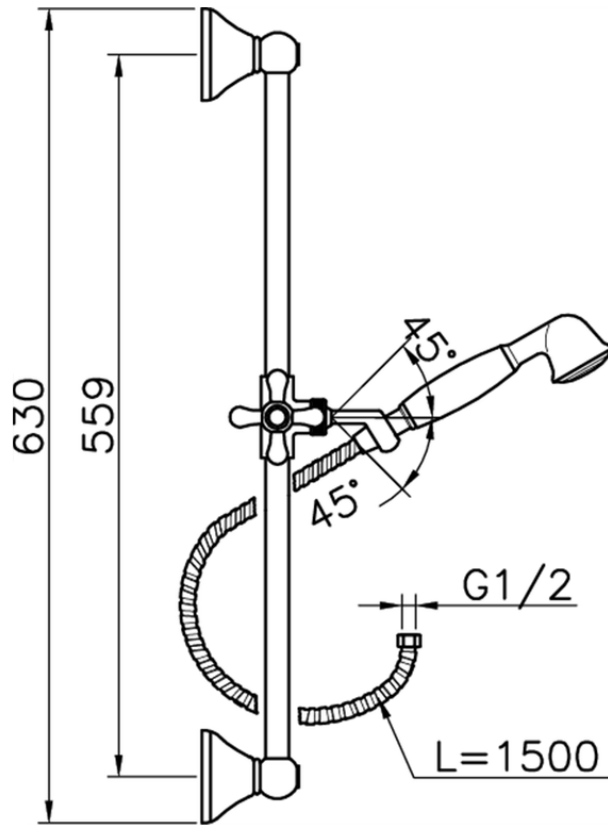

Croisette showerset SHOWER_62.07H.

62.07H.

<https://en.huberitalia.com/croisette-showerset-shower-62-07h>

2024-12-18