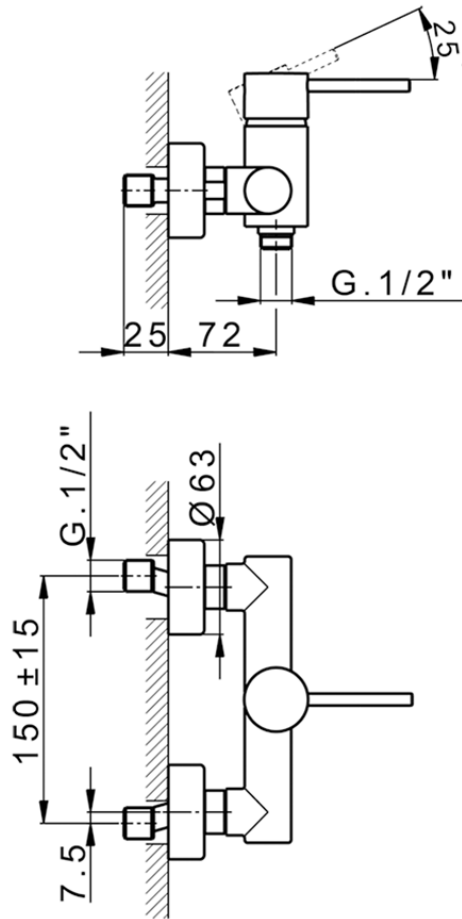

## Single lever shower mixer NUOVA KIRUNA\_K2000440

K2000440

<https://en.huberitalia.com/single-lever-shower-mixer-nuova-kiruna-k2000440>

2026-04-09