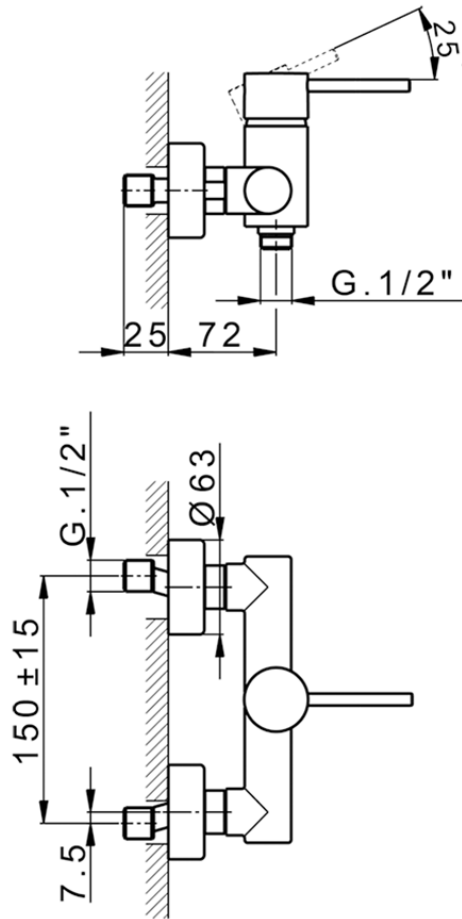

Single lever shower mixer NUOVA KIRUNA_K2000440

K2000440

<https://en.huberitalia.com/single-lever-shower-mixer-nuova-kiruna-k2000440>

2026-06-13