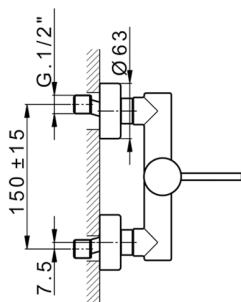

Single lever shower mixer NUOVA KIRUNA_K2000440

MODEL **K2000440**

Single lever shower mixer, without shower set

AVAILABLE FINISHINGS

-  **21** 21 Chrome
-  **26** 26 Old Copper
-  **2F** 2F Brushed Nickel
-  **2W** 2W Brushed Gold
-  **40** 40 Matt Black
-  **4Q** 4Q Matt White

CHARACTERISTICS

Cartridge Spare Parts **ZZ95435000**

35 mm Cartridge

EcoStop

EcoStop feature limits water flow to approximately 50% of maximum output with one point of resistance on setting. Push slightly past the middle stop only when full water output is required. This will save water up to 50%.