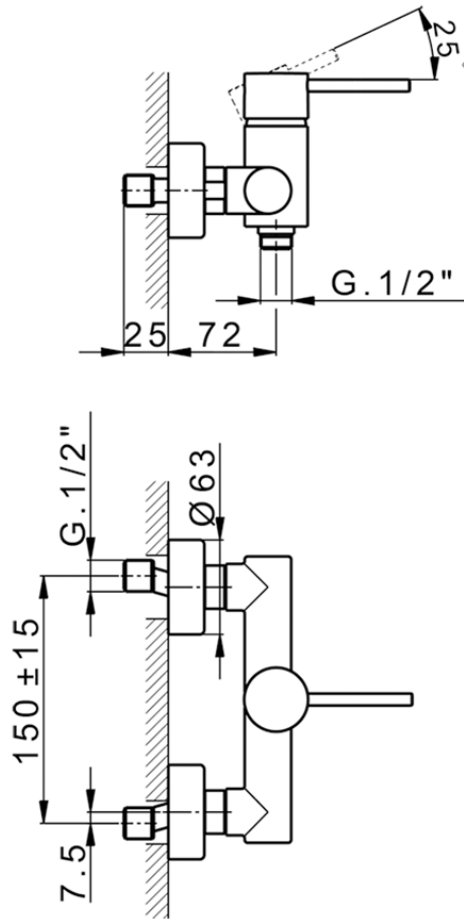

Single lever shower mixer NUOVA KIRUNA_K2000440

K2000440

<https://en.huberitalia.com/single-lever-shower-mixer-nuova-kiruna-k2000440>

2026-04-06