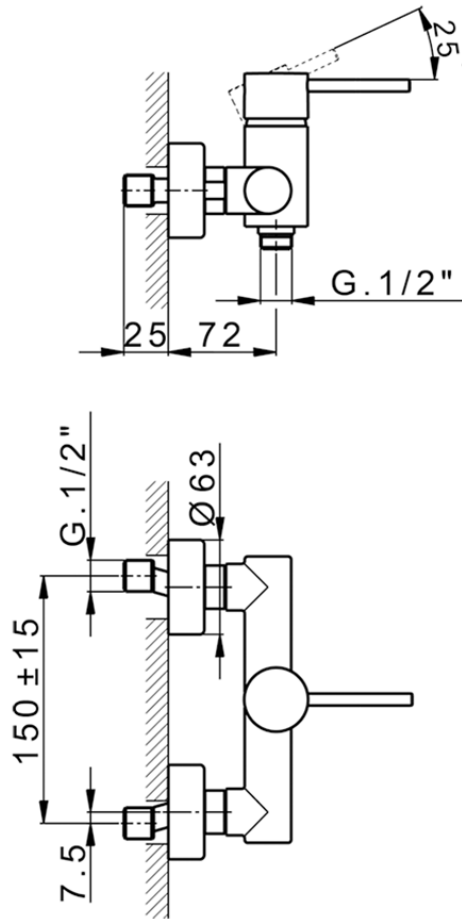

Single lever shower mixer NUOVA KIRUNA_K2000440

K2000440

<https://en.huberitalia.com/single-lever-shower-mixer-nuova-kiruna-k2000440>

2025-12-06