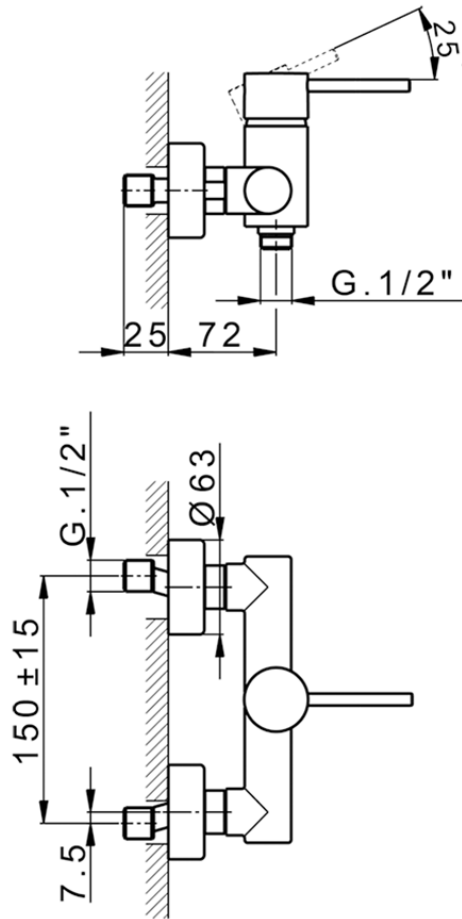

## Single lever shower mixer NUOVA KIRUNA\_K2000440

K2000440

<https://en.huberitalia.com/single-lever-shower-mixer-nuova-kiruna-k2000440>

2026-06-14