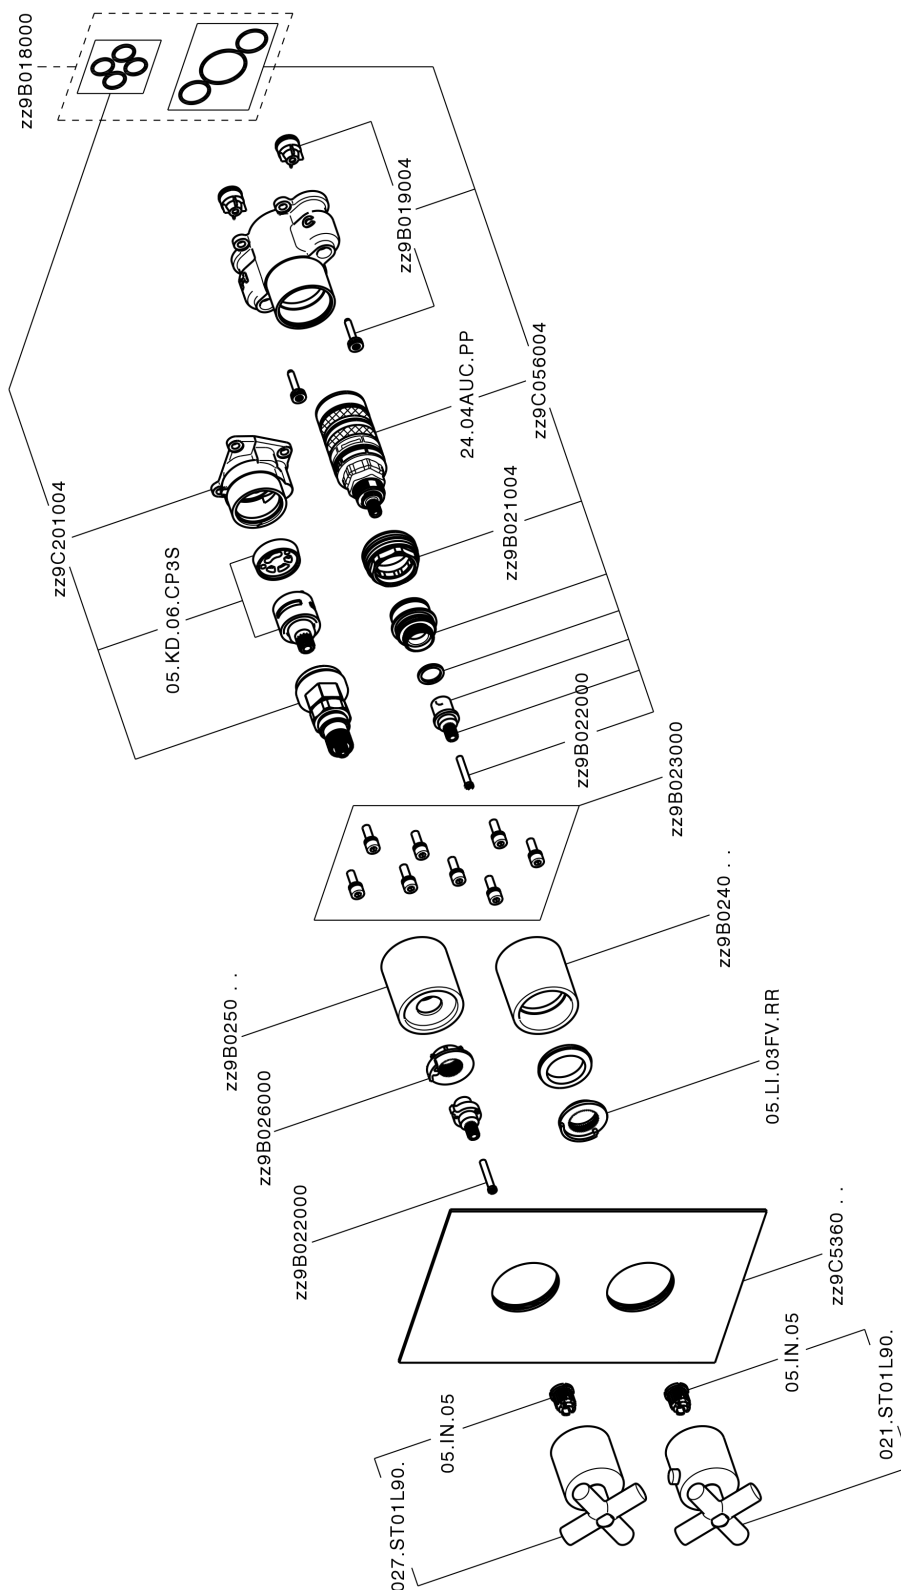

Exposed part for Thermostatic One Box Valve ONE BOX_SU0BT031

MODEL **SU0BT031**

Exposed part for Thermostatic One Box Valve, with 1-2-3 outlet deviasstop, Minimum depth of installation: 67 mm, without concealed part, for items ZB00B030-ZB00B031

AVAILABLE FINISHINGS

-  **21** 21 Chrome
-  **40** 40 Matt Black
-  **2F** 2F Brushed Nickel
-  **2W** 2W Brushed Gold

CHARACTERISTICS

Cartridge Spare Parts **24.04A.PP**

8x20 Plus P Thermostatic Valve

Installation **Concealed**

Required concealed parts **ZB00B031**
ZB00B030

DeviaStop

The Huber Devia Stop technology allows to adjust the water flow and to direct it to the selected output point (overhead soaker, hand shower, etc).

Thermostatic

The Huber thermostatic is your personal water manager, helping you to handle, control and save water and energy.

Exposed part for Thermostatic One Box Valve ONE BOX_SU0BT031

SU0BT031

<https://en.huberitalia.com/exposed-part-for-thermostatic-one-box-valve-one-box-su0bt031>