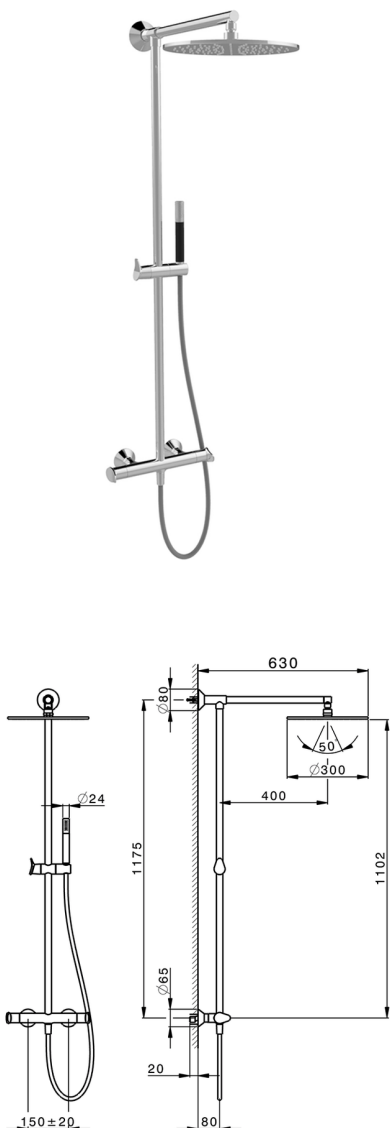

2-function Thermostatic shower set HARLOCK_HCC78020

MODEL **HCC78020**

2-function Thermostatic shower set, 2-outlet devia stop, not adjustable column, sliding brass handshower holder, Brass D.24mm minimalist one spray handshower, 300 mm Brass Round shower head, 150 cm smooth SUPREME flexible hose

AVAILABLE FINISHINGS

-  **21** 21 Chrome
-  **40** 40 Matt Black
-  **4Q** 4Q Matt White
-  **6T** 6T Chrome/Matt Black

CHARACTERISTICS

Cartridge Spare Parts **ZZ96551000**

TMX 25 Thermostatic Valve

DeviaStop

The Huber Devia Stop technology allows to adjust the water flow and to direct it to the selected output point (overhead soaker, hand shower, etc).

SafeTouch

The Huber SafeTouch system maintains the mixer body cool to the touch during operation.