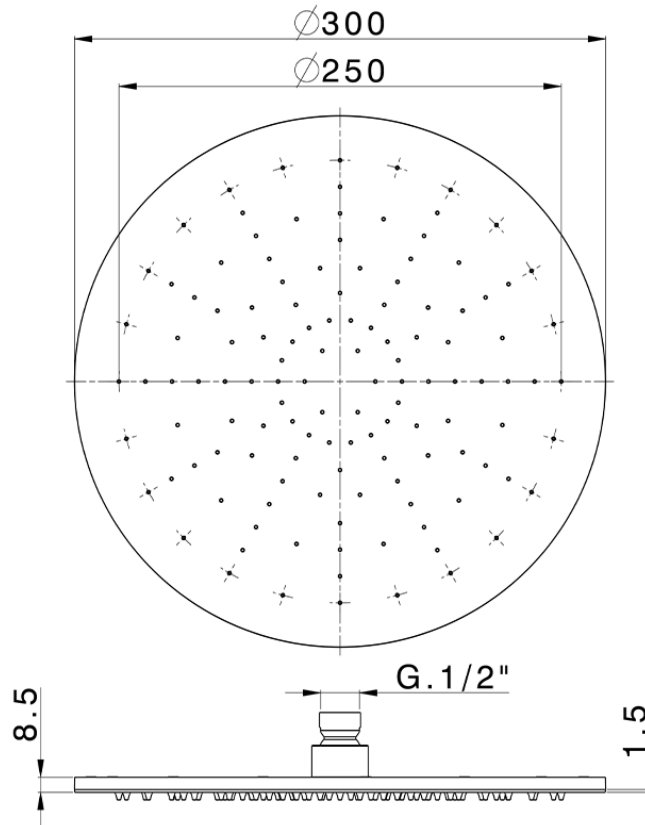

Ø 300 mm inspectable arm showerheads SHOWER_SS020020

SS020020

<https://en.huberitalia.com/o-300-mm-inspectable-arm-showerheads-shower-ss020020>

2025-04-25