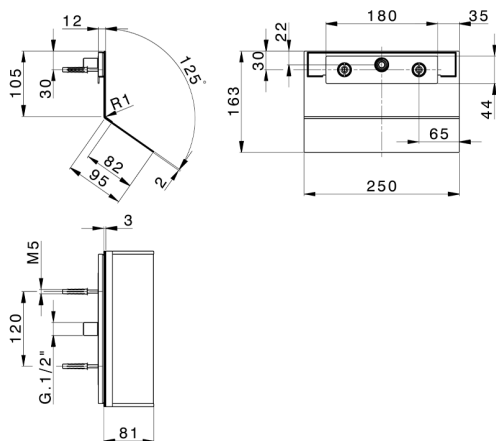

Wall-mounted waterfall ZEN_ZS129060

MODEL **ZS129060**

Wall-mounted waterfall, with open water outlet, Stainless Steel AISI 304

AVAILABLE FINISHINGS

D1 D1 Brushed Inox

D2 D2 Polished Inox

CHARACTERISTICS

2024-11-15