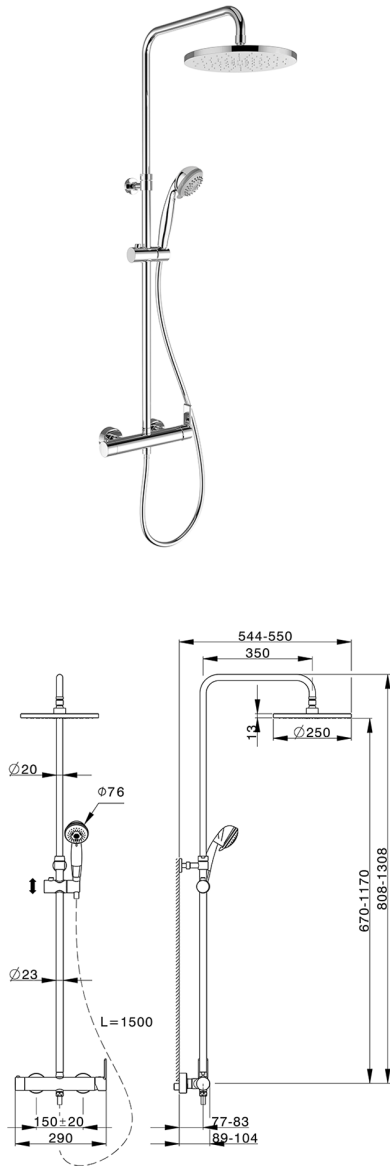

## 2-function single lever shower set ZARA\_ZR004020

MODEL **ZR004020**

2-function single lever shower set, 2-outlet diverter, adjustable riser column, sliding handshower bracket, ABS 26 mm minimalistic one spray handshower, 250 mm ABS round showerhead 14mm thick, PVC 150 cm. Flexible hose

AVAILABLE FINISHINGS

**21** 21 Chrome

CHARACTERISTICS

Cartridge Spare Parts **ZZ95435000**

**35 mm Cartridge**

2024-11-15