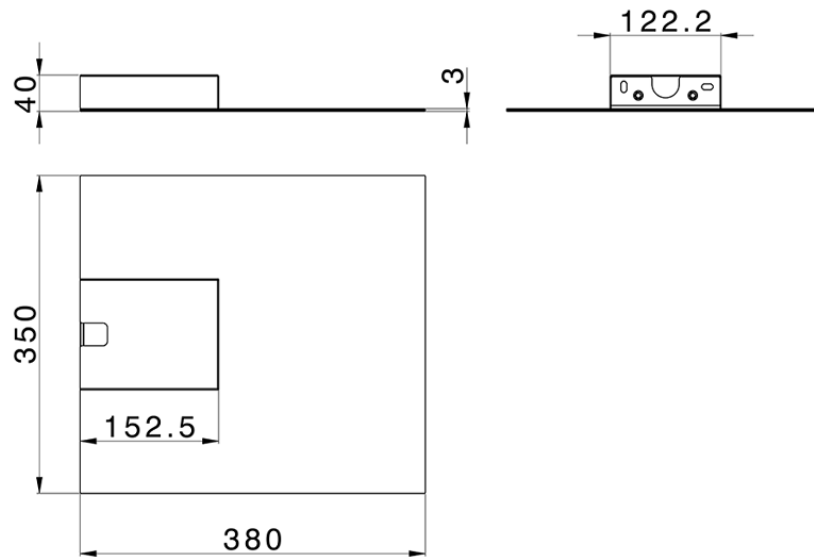

Wall-mounted ultra-thin square waterfall ZEN_ZS129020

ZS129020

<https://en.huberitalia.com/wall-mounted-ultra-thin-square-waterfall-zen-zs129020>

2024-11-15