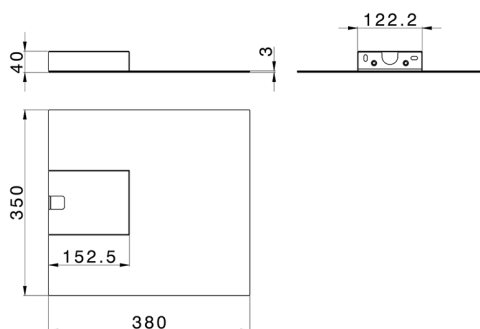

Wall-mounted ultra-thin square waterfall ZEN_ZS129020

MODEL **ZS129020**

Wall-mounted ultra-thin square waterfall, Stainless Steel AISI 304

AVAILABLE FINISHINGS

-  **40** 40 Matt Black
-  **4Q** 4Q Matt White
-  **D1** D1 Brushed Inox
-  **D2** D2 Polished Inox