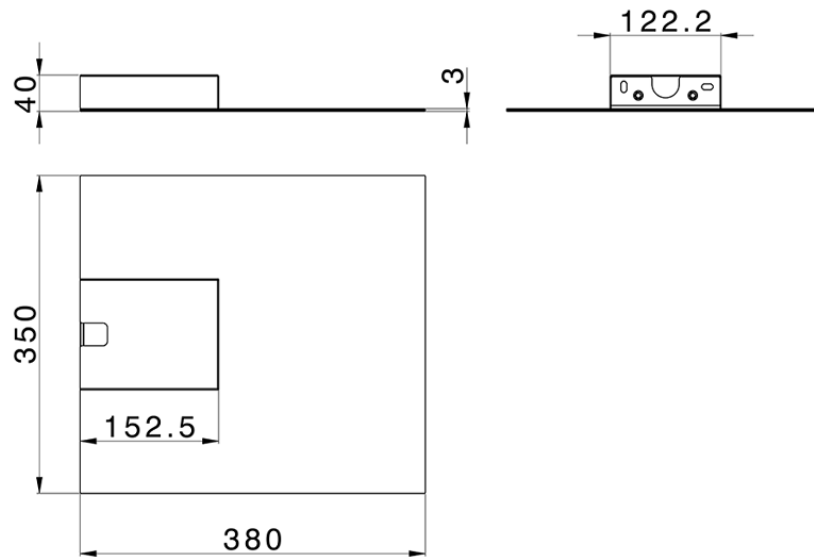

## Wall-mounted ultra-thin square waterfall ZEN\_ZS129020

ZS129020

<https://en.huberitalia.com/wall-mounted-ultra-thin-square-waterfall-zen-zs129020>

2024-11-15