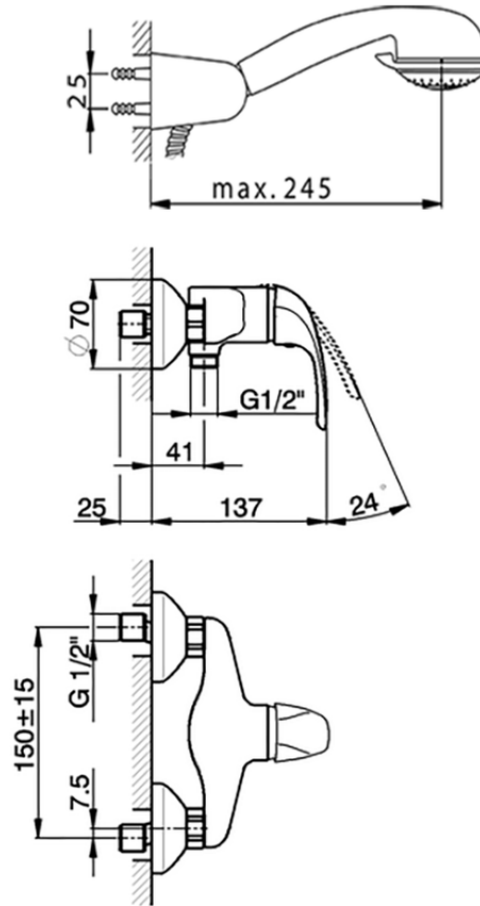

Single lever shower mixer, with shower set NORMA_NM000450

NM000450

<https://en.huberitalia.com/single-lever-shower-mixer-with-shower-set-norma-nm000450>

2024-11-21