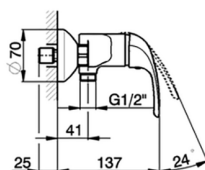

Single lever shower mixer, with shower set NORMA_NM000450

MODEL **NM000450**

Single lever shower mixer, with shower set, wall mounted adjustable handshower bracket, Teti ABS 3 sprays handshower, 150 cm Brass flexible hose

AVAILABLE FINISHINGS

CHARACTERISTICS

Cartridge Spare Parts **ZZ94034000**

35 mm Cartridge

2024-11-23