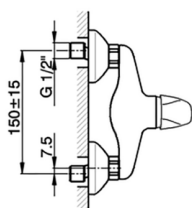

Single lever shower mixer, with shower set NORMA_NM000450

MODEL **NM000450**

Single lever shower mixer, with shower set, wall mounted adjustable handshower bracket, Teti ABS 3 sprays handshower, 150 cm Brass flexible hose

AVAILABLE FINISHINGS

CHARACTERISTICS

Cartridge Spare Parts **ZZ94034000**

35 mm Cartridge

2024-11-23