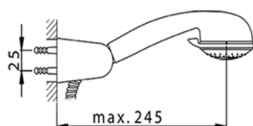

Single lever shower mixer, with shower set NORMA_NM000450

MODEL **NM000450**

Single lever shower mixer, with shower set, wall mounted adjustable handshower bracket, Teti ABS 3 sprays handshower, 150 cm Brass flexible hose

AVAILABLE FINISHINGS

CHARACTERISTICS

Cartridge Spare Parts **ZZ94034000**

35 mm Cartridge

2024-11-23