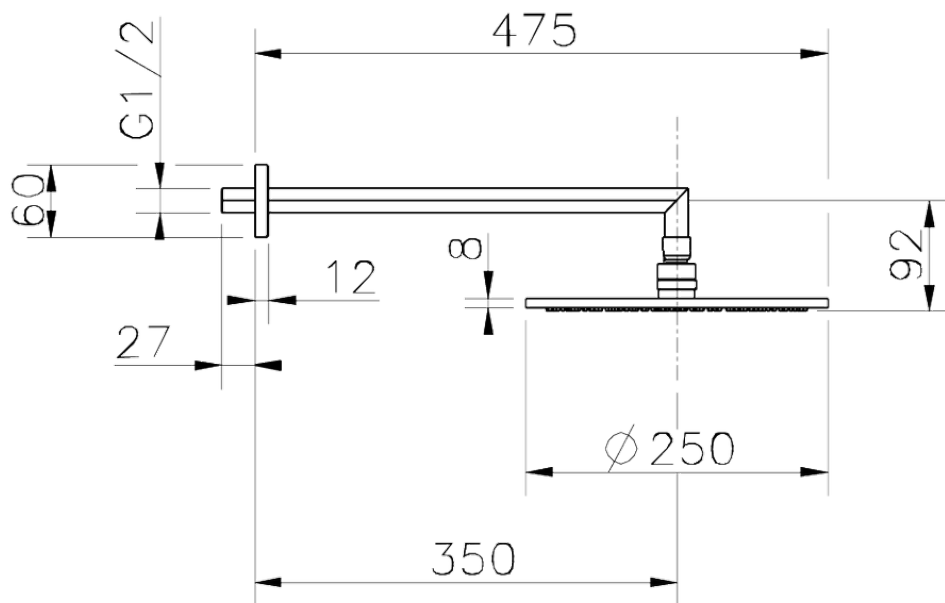

Shower arm with showerhead SHOWER_SS013630

SS013630

<https://en.huberitalia.com/shower-arm-with-showerhead-shower-ss013630>

2026-04-07