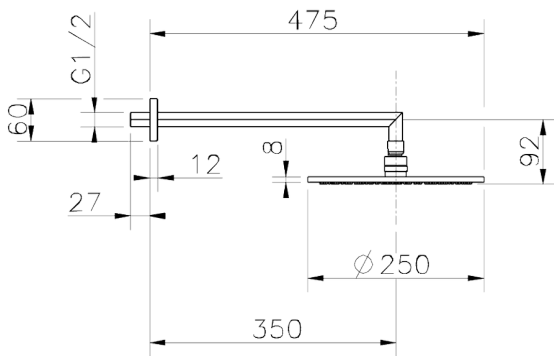

## Shower arm with showerhead SHOWER\_SS013630

MODEL **SS013630**

Shower arm with showerhead, 250 mm round showerhead 8 mm thick BRASS, 350 mm shower arm