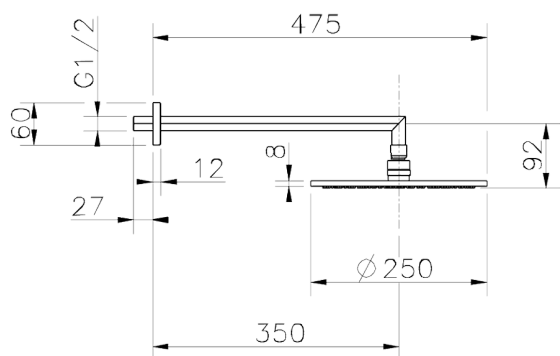

Shower arm with showerhead SHOWER_SS013630

MODEL **SS013630**

Shower arm with showerhead, 250 mm round showerhead 8 mm thick BRASS, 350 mm shower arm

AVAILABLE FINISHINGS

-  **21** 21 Chrome
-  **2F** 2F Brushed Nickel
-  **2P** 2P Rose Gold
-  **2Q** 2Q Black Titanium
-  **40** 40 Matt Black
-  **4Q** 4Q Matt White
-  **2B** 2B Polished Nickel