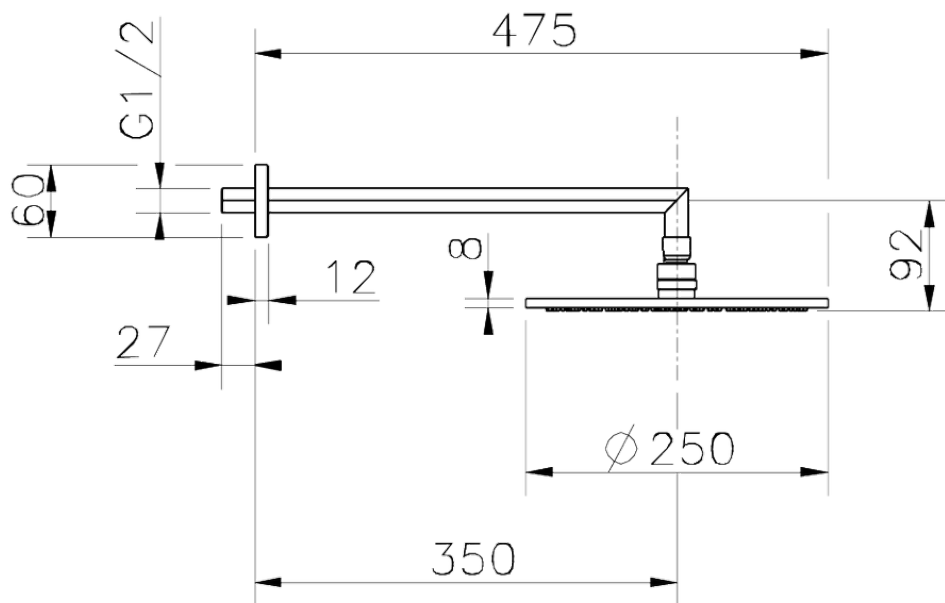

Shower arm with showerhead SHOWER_SS013630

SS013630

<https://en.huberitalia.com/shower-arm-with-showerhead-shower-ss013630>

2026-05-19