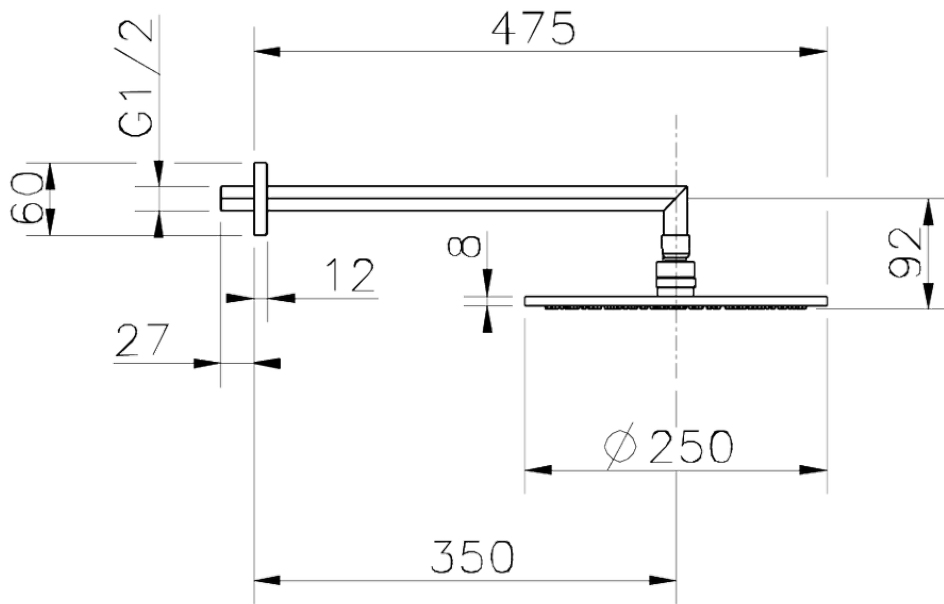

Shower arm with showerhead SHOWER_SS013630

SS013630

<https://en.huberitalia.com/shower-arm-with-showerhead-shower-ss013630>

2026-02-24