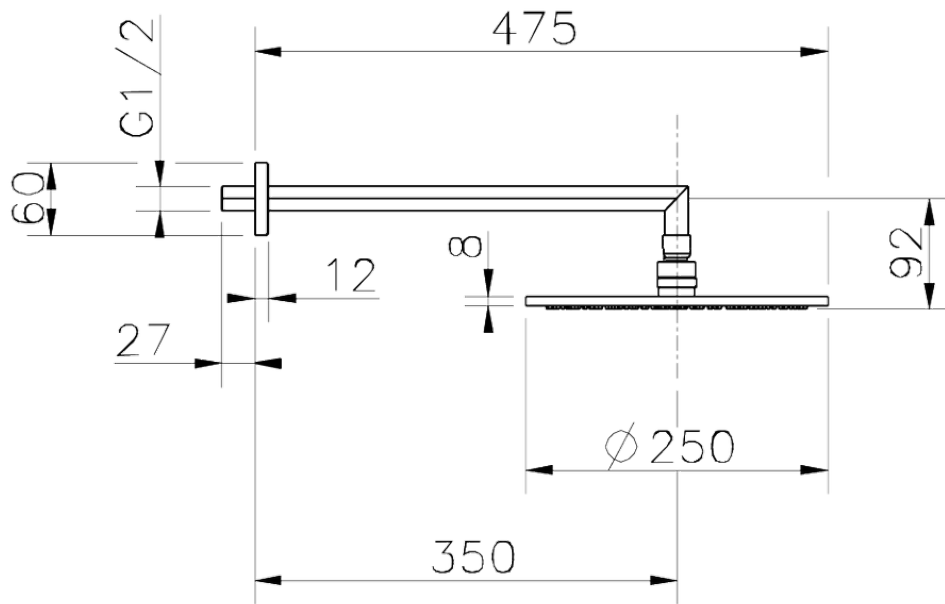

Shower arm with showerhead SHOWER_SS013630

SS013630

<https://en.huberitalia.com/shower-arm-with-showerhead-shower-ss013630>

2026-04-07