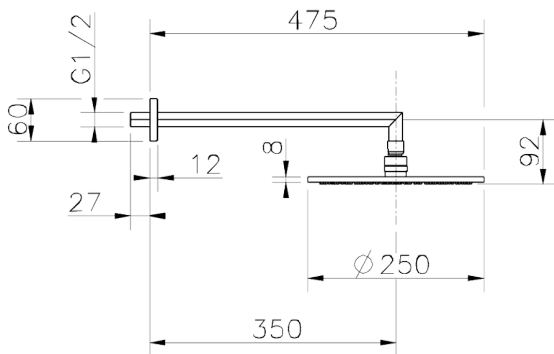

Shower arm with showerhead SHOWER_SS013630

MODEL **SS013630**

Shower arm with showerhead, 250 mm round showerhead 8 mm thick BRASS, 350 mm shower arm

AVAILABLE FINISHINGS

-  **21** 21 Chrome
-  **2F** 2F Brushed Nickel
-  **2P** 2P Rose Gold
-  **2Q** 2Q Black Titanium
-  **40** 40 Matt Black
-  **4Q** 4Q Matt White
-  **2B** 2B Polished Nickel