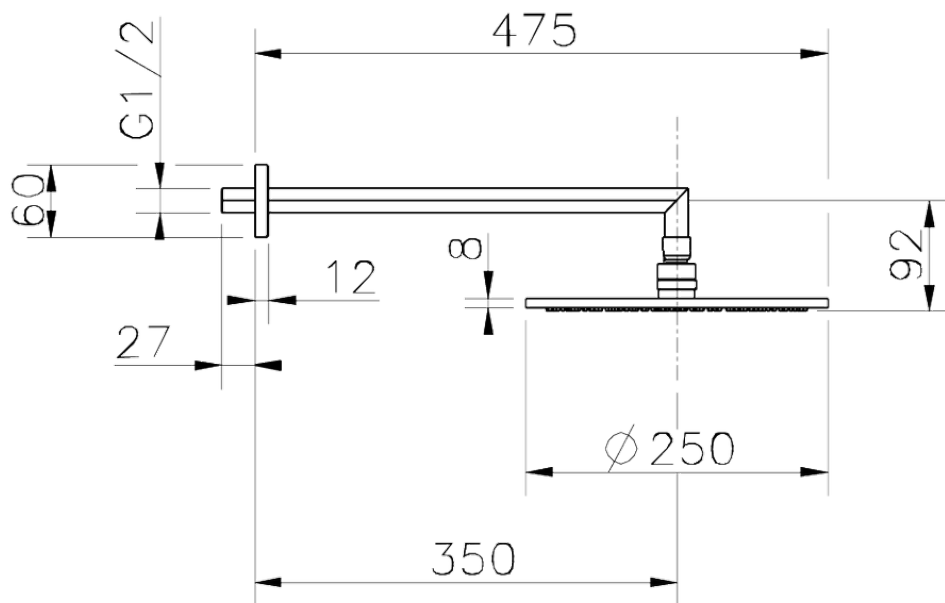

## Shower arm with showerhead SHOWER\_SS013630

SS013630

<https://en.huberitalia.com/shower-arm-with-showerhead-shower-ss013630>

2026-04-28