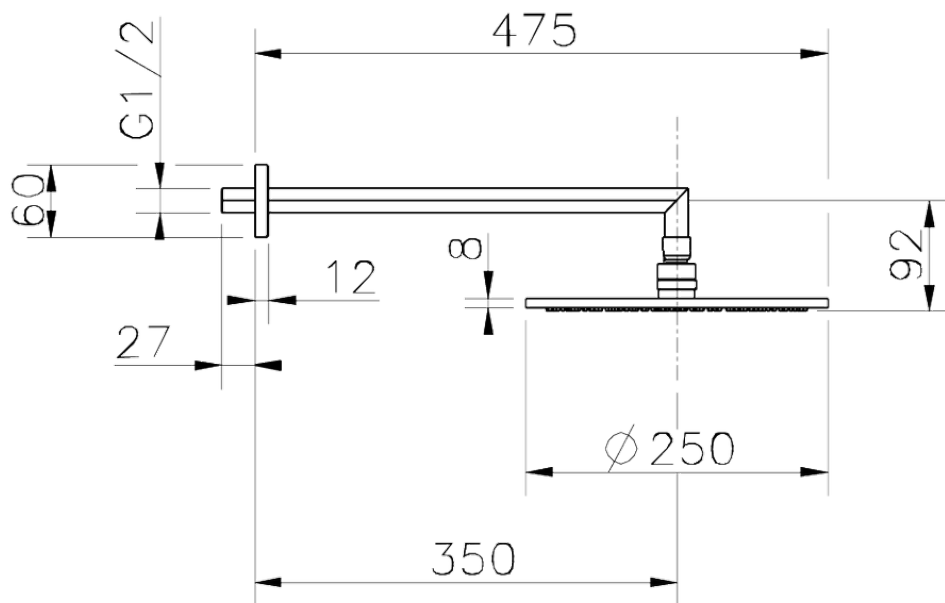

Shower arm with showerhead SHOWER_SS013630

SS013630

<https://en.huberitalia.com/shower-arm-with-showerhead-shower-ss013630>

2026-06-08