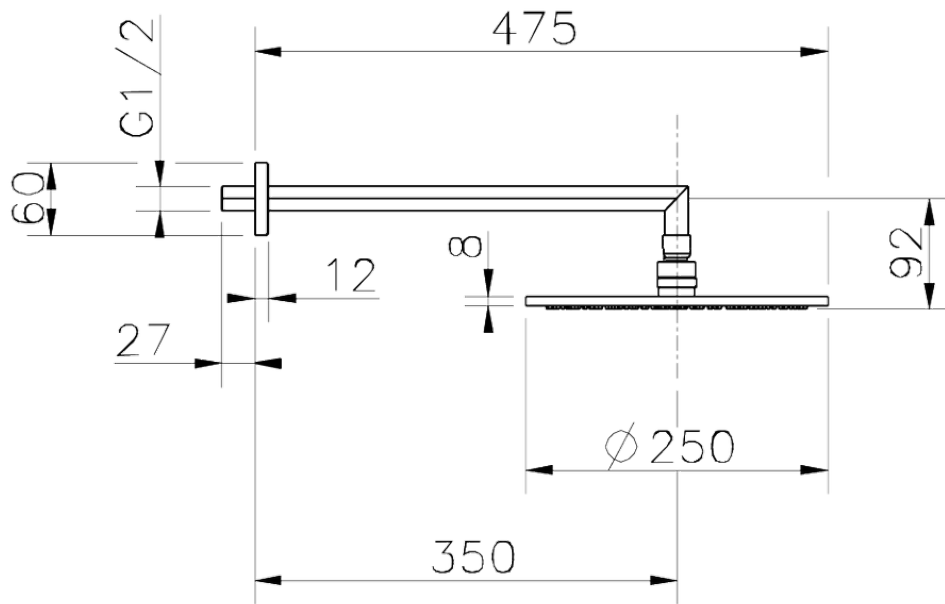

## Shower arm with showerhead SHOWER\_SS013630

SS013630

<https://en.huberitalia.com/shower-arm-with-showerhead-shower-ss013630>

2026-06-29