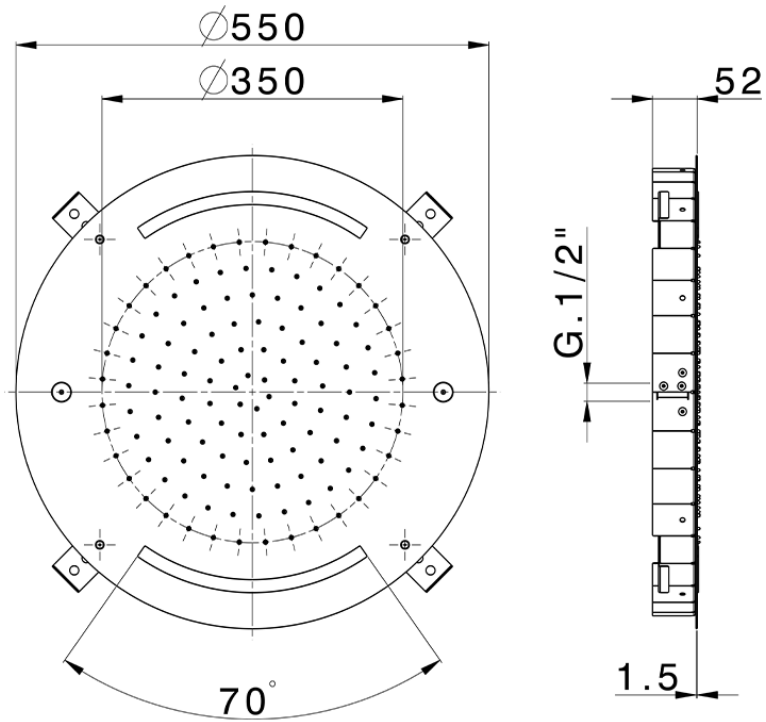

## Ø 550 mm Chromotherapy Ceiling showerhead ZEN\_ZS1C0045

ZS1C0045

<https://en.huberitalia.com/o-550-mm-chromotherapy-ceiling-showerhead-zen-zs1c0045>

2024-11-15