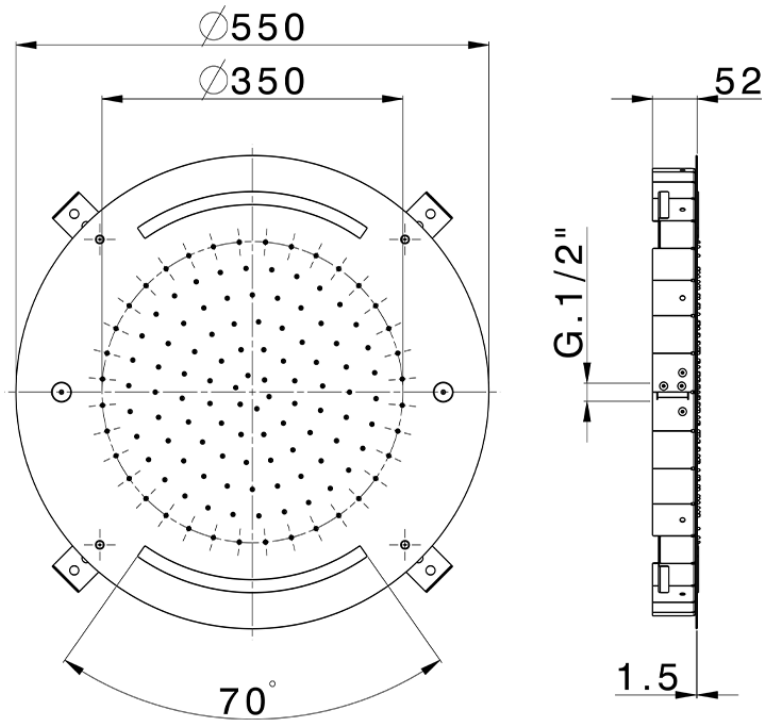

Ø 550 mm Chromotherapy Ceiling showerhead ZEN_ZS1C0045

ZS1C0045

<https://en.huberitalia.com/o-550-mm-chromotherapy-ceiling-showerhead-zen-zs1c0045>

2024-11-15