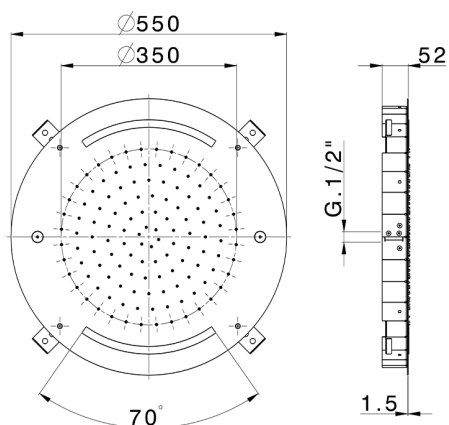

Ø 550 mm Chromotherapy Ceiling showerhead ZEN_ZS1C0045

MODEL **ZS1C0045**

Ø 550 mm Chromotherapy Ceiling showerhead, rain, spaying and chromotherapy functions, built-in control included, Stainless Steel AISI 304

AVAILABLE FINISHINGS

- **40** 40 Matt Black
- **4Q** 4Q Matt White
- **5G** 5G Rose Gold
- **D1** D1 Brushed Inox
- **D2** D2 Polished Inox

CHARACTERISTICS

2024-11-15