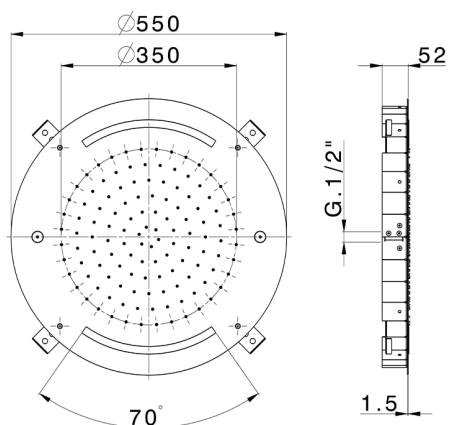

Ø 550 mm Chromotherapy Ceiling showerhead ZEN_ZS1C0045

MODEL **ZS1C0045**

Ø 550 mm Chromotherapy Ceiling showerhead, rain, spraying and chromotherapy functions, built-in control included, Stainless Steel AISI 304

AVAILABLE FINISHINGS

- **40** 40 Matt Black
- **4Q** 4Q Matt White
- **5G** 5G Rose Gold
- **D1** D1 Brushed Inox
- **D2** D2 Polished Inox

CHARACTERISTICS

2024-11-15