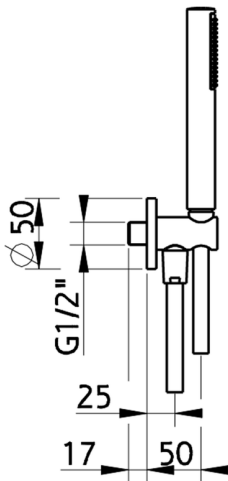

Showerset with wall elbow SHOWER_H2003030

MODEL **H2003030**

Showerset with wall elbow, wall mounted handshower holder, ABS Minimal one spray handshower D.26 mm, 150 cm smooth SILVERFLEX Flexible Hose

AVAILABLE FINISHINGS

-  **21** 21 Chrome
-  **2F** 2F Brushed Nickel
-  **2W** 2W Brushed Gold
-  **40** 40 Matt Black

CHARACTERISTICS

2026-06-14