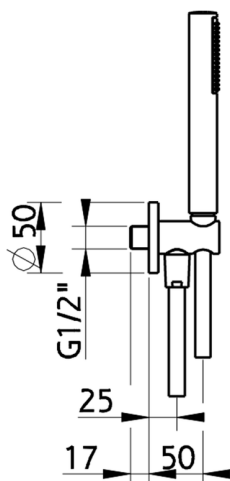

Showerset with wall elbow SHOWER_H2003030

MODEL **H2003030**

Showerset with wall elbow, wall mounted handshower holder, ABS Minimal one spray handshower D.26 mm, 150 cm smooth SILVERFLEX Flexible Hose

AVAILABLE FINISHINGS

-  **21** 21 Chrome
-  **2F** 2F Brushed Nickel
-  **2W** 2W Brushed Gold
-  **40** 40 Matt Black

CHARACTERISTICS

2026-06-13