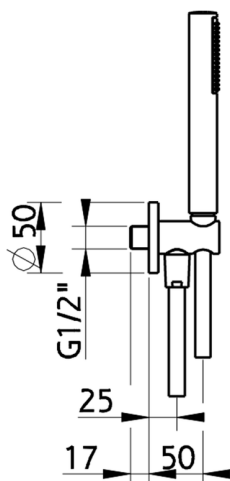

Showerset with wall elbow SHOWER_H2003030

MODEL **H2003030**

Showerset with wall elbow, wall mounted handshower holder, ABS Minimal one spray handshower D.26 mm, 150 cm smooth SILVERFLEX Flexible Hose

AVAILABLE FINISHINGS

-  **21** 21 Chrome
-  **2F** 2F Brushed Nickel
-  **2W** 2W Brushed Gold
-  **40** 40 Matt Black

CHARACTERISTICS

2026-04-05